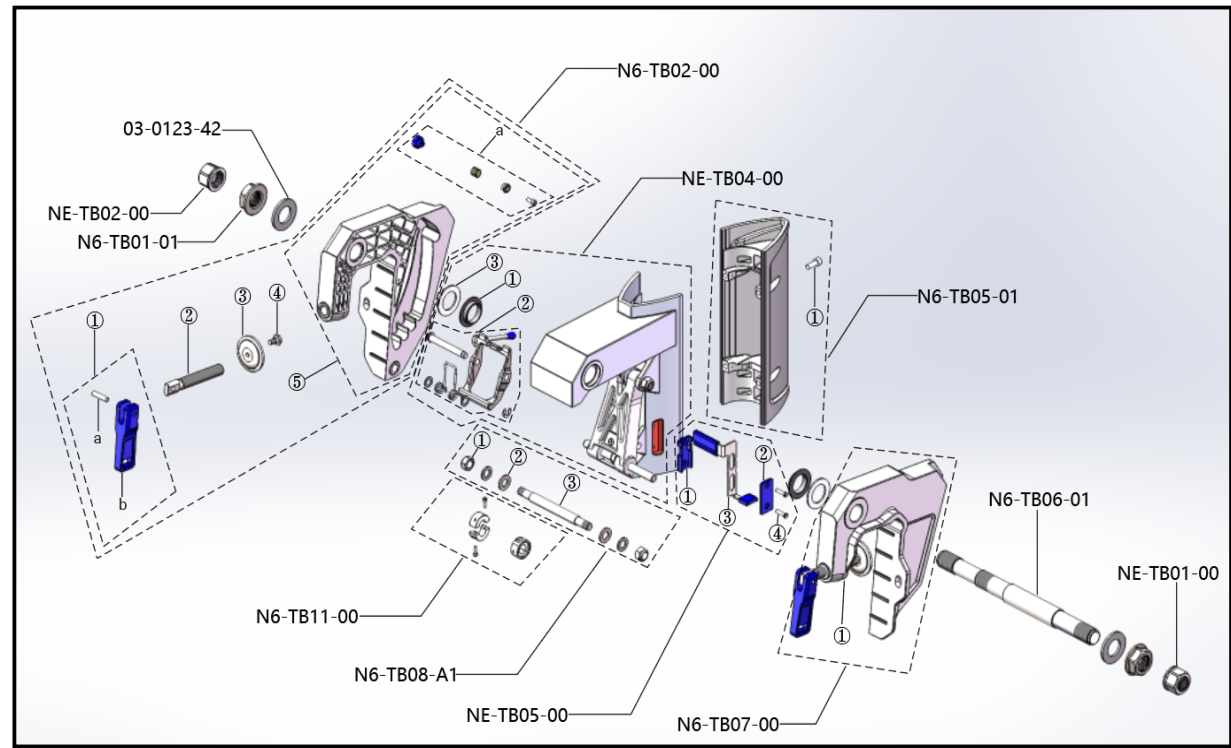

Transom Bracket Parts

No	Part no.	Description	Qty.
\	NE-TB00-00	Transom Bracket	1 Set
1	N6-TB01-01	Clamp Nut	2
2	03-0123-42	Nylon Washer M23X42X3	2
	N6-TB02-00	Bracket Clamp Left Assy.	1 Set
①	N6-TB02-A1	NAVY Clamp Tightening Handle Assy.	1 Set
a	04-0206-26	Rolled Spring Pin Φ6X26	1
b	N6-TB02-07	Tightening Handle for Clamp	1
②	N6-TB02-08	Tightening Bolt M14 for Clamp	1
③	N6-TB02-06	Transom Clamping Plate	1
④	N6-TB02-05	Step Bolt for Transom Clamping Plate	1
⑤	N6-TB02-A2	Bracket Clamp Left Assy.	1
a	N6-TB02-A3	Tilt Release Button Assy.	1 Set
	NE-TB04-00	Clamp Main Part Assy.	1 Set
①	NE-TB03-00	Bushing for Rotational Axis	2
②	NE-TB06-00	Hook Assy. Evo	1 Set
③	03-1330-39	Teflon Washer M30x39x2	2
	N6-TB05-01	Clamp Cover Front Assy.	1 Set
①	01-0106-25	Hex Socket Round Head Screw M6X25	1
	N6-TB06-01	Steering Tube	1
	N6-TB07-00	Bracket Clamp Right Assy.	1 Set
①	N6-TB07-01	Bracket Clamp Right	1
	N6-TB08-A1	Double-End Stud Assy.	1 Set
①	02-0110-00	Hex Locknut M10	2
②	03-0210-18	Plain Washer M10X18X1.6	4
③	N6-TB08-01	Double-End Stud	1
	N6-TB11-00	NAVY Clamp Anode	2 Set
	NE-TB05-00	Anti-grounding Module Assy.	1 Set
	NE-TB01-00	Steering Tube Nut Right	1 Set
	NE-TB02-00	Steering Tube Nut Left	1