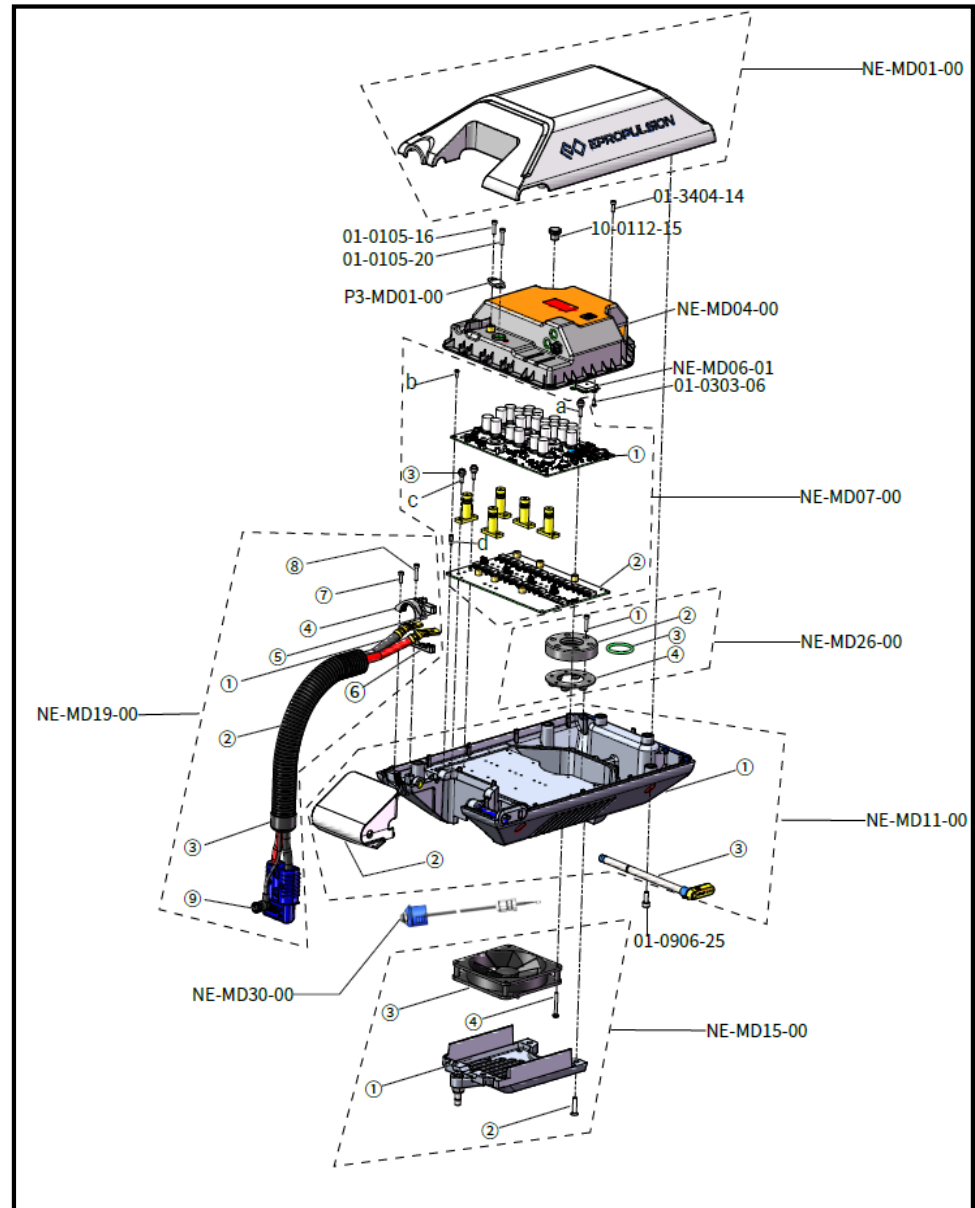

NAVY 3.0 Lower Unit Parts

No.	Part No.	Description	Qty.
\	N3-LU00-00	NAVY 3.0 Lower Unit	1 Set
\	N3-LU00-L0	NAVY 3.0 Lower Unit Long	1 Set
1	N3-LU01-00	NAVY 3.0 Supporting Tube Assy.	1 Set
	N3-LU01-L0	NAVY 3.0 Supporting Tube Assy. Long	1 Set
	① N6-LU08-01	Motor Case Adapter Gasket	1
2	03-0437-00	Wave Washer D37	1
3	N3-LU06-00	N3E Rotor Assy.	1Set
4	N3-LU02-00	Rotor Assy.	1 Set
5	N3-LU03-00	Bearing Stop Plate Assy.	1 Set
	① 01-0104-12	Hex Socket Round Head Screw M4X12	4
	② N3-LU03-01	Bearing Stop Plate	1
6	N3-LU07-00	N3E Motor End Cap Assy.	1 Set
	① 01-0106-16	Hex Socket Round Head Screw M6X16	2
	② N3-LU07-01	N3E Motor Cap	1
	③ 08-0115-28	Oil Seal TC15X28X7	2
	④ 06-0186-35	O Ring Φ86X3.5	2
	⑤ N3-LU08-00	N3E Oil Seal Cover	1
	⑥ 01-0104-10	Hex Socket Round Head Screw M4X10	1
7	N3-LU05-00	NAVY 3.0 Propeller	1 Set
	① 02-0112-00	Hex Locknut M12	1
	② 03-0212-24	Plain Washer M12X24X2.5	2
	③ N3-LU05-01	Propeller Blade	1
	④ N6-LU02-02	Propeller Pin 5X40	1
8	N6-LU01-00	NAVY Anode	1 Set
	① 01-0106-16	Hex Socket Round Head Screw M6X16	1
	② 03-0306-00	Spring Washer M6	1
	③ N6-LU01-01	Anode	1