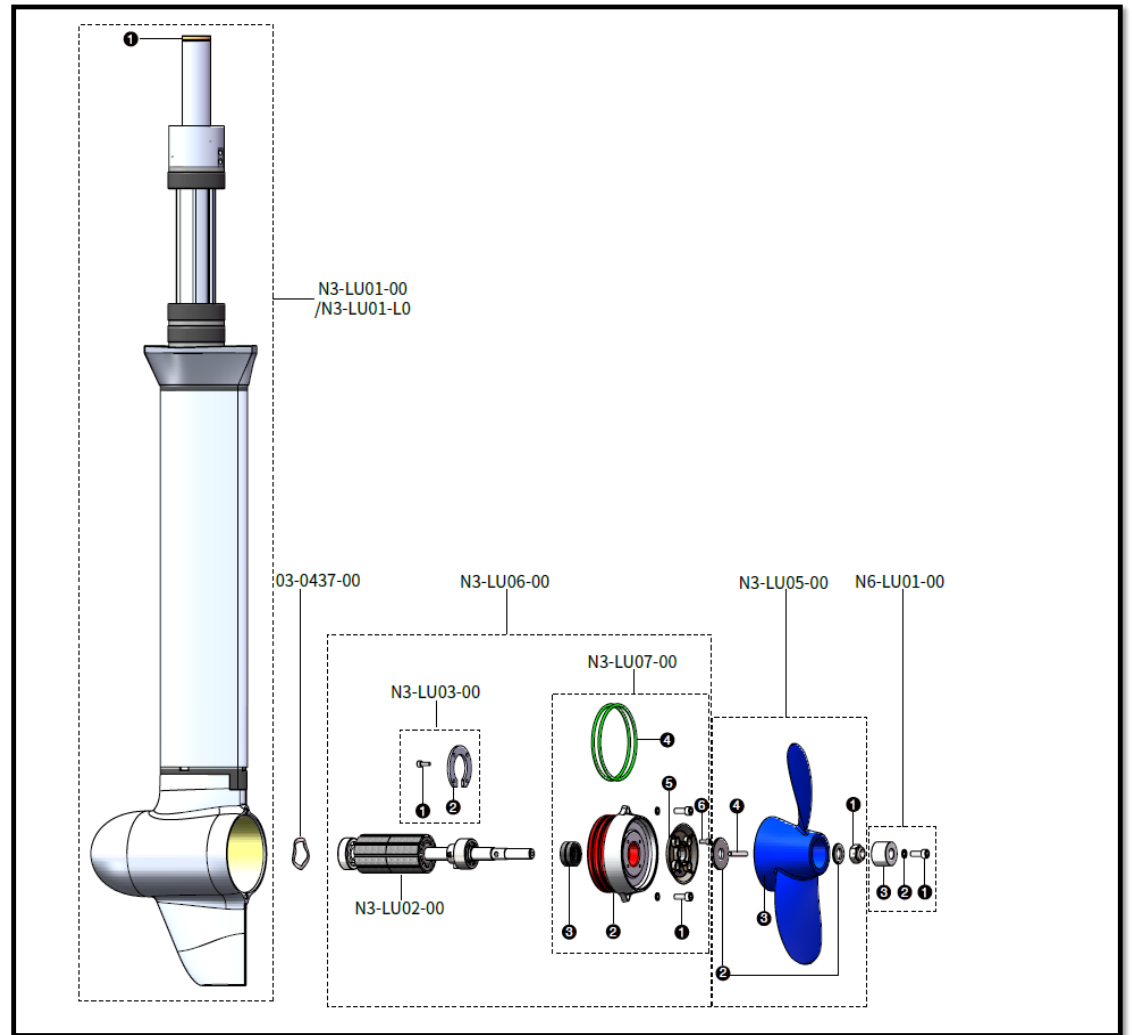

NAVY 3.0 Lower Unit Parts

No.	Part No.	Description	Qty.
\	N3-LU00-00	NAVY 3.0 Lower Unit	1 Set
\	N3-LU00-L0	NAVY 3.0 Lower Unit Long	1 Set
1	N3-LU01-00	NAVY 3.0 Supporting Tube Assy.	1 Set
	N3-LU01-L0	NAVY 3.0 Supporting Tube Assy. Long	1 Set
	① N6-LU08-01	Motor Case Adapter Gasket	1
2	03-0437-00	Wave Washer D37	1
3	N3-LU06-00	N3E Rotor Assy.	1Set
4	N3-LU02-00	Rotor Assy.	1 Set
5	N3-LU03-00	Bearing Stop Plate Assy.	1 Set
	① 01-0104-12	Hex Socket Round Head Screw M4X12	4
	② N3-LU03-01	Bearing Stop Plate	1
6	N3-LU07-00	N3E Motor End Cap Assy.	1 Set
	① 01-0106-16	Hex Socket Round Head Screw M6X16	2
	② N3-LU07-01	N3E Motor Cap	1
	③ 08-0115-28	Oil Seal TC15X28X7	2
	④ 06-0186-35	O Ring Φ86X3.5	2
	⑤ N3-LU08-00	N3E Oil Seal Cover	1
	⑥ 01-0104-10	Hex Socket Round Head Screw M4X10	1
7	N3-LU05-00	NAVY 3.0 Propeller	1 Set
	① 02-0112-00	Hex Locknut M12	1
	② 03-0212-24	Plain Washer M12X24X2.5	2
	③ N3-LU05-01	Propeller Blade	1
	④ N6-LU02-02	Propeller Pin 5X40	1
8	N6-LU01-00	NAVY Anode	1 Set
	① 01-0106-16	Hex Socket Round Head Screw M6X16	1
	② 03-0306-00	Spring Washer M6	1
	③ N6-LU01-01	Anode	1