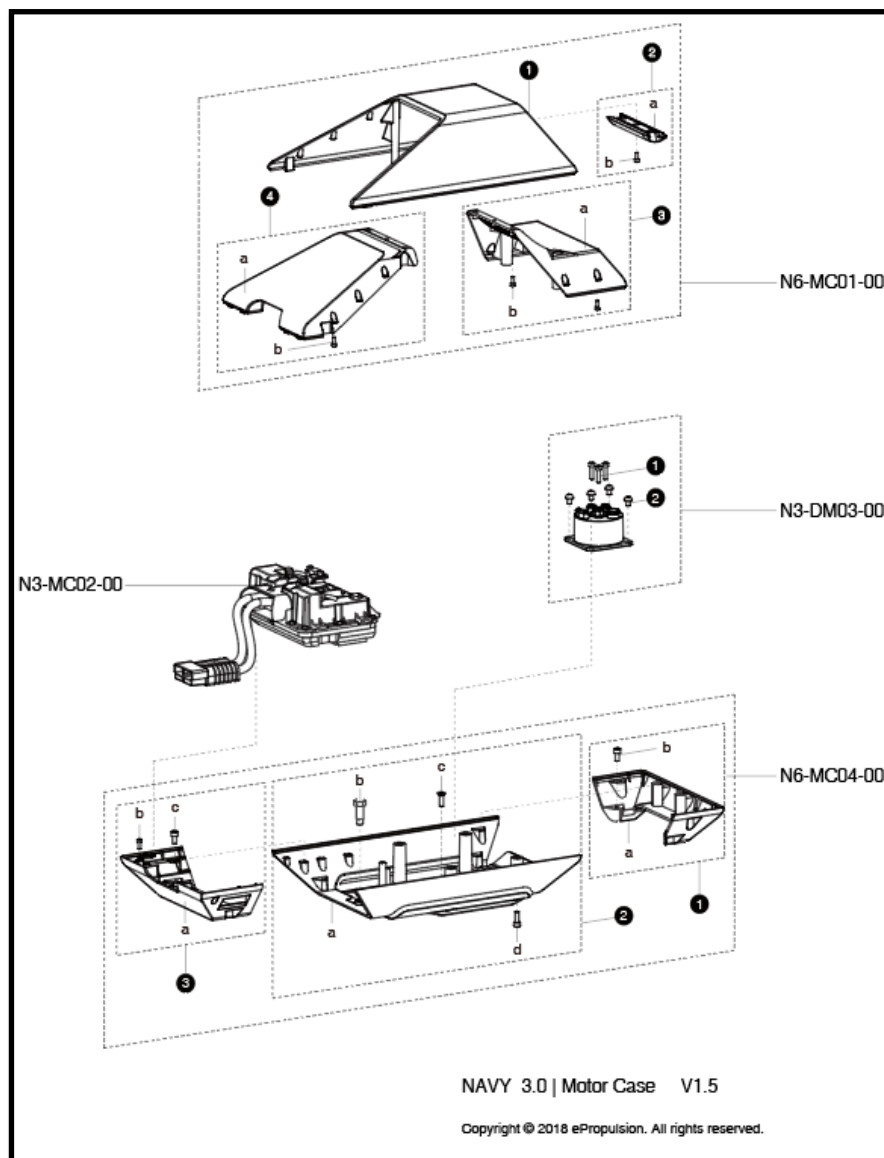

Driver Module Parts

No	Part No.	Description	Qty.
\	N3-MC02-00	Driver Module Assy.	1 Set
	N3-MC02-A1	Fuse Assy.	1 Set
1	① N3-MC02-01	Fuse	1
	② 01-0105-20	Hex Socket Round Head Screw	1
	③ 01-0105-12	Hex Socket Round Head Screw	5
2	N3-MC01-01	Driver Board, Upper	1
3	N6-MC08-09	Driver Board, Lower	1
4	N6-MC08-11	Cooling Pad	1

NAVY 3.0 Lower Unit Parts NAVY 3.0

No	Part No.	Description	Qty.
\	N3-LU00-00	NAVY 3.0 Lower Unit	1 Set
\	N3-LU00-L0	NAVY 3.0 Lower Unit Long	1 Set
1	N3-LU01-00	NAVY 3.0 Supporting Tube Assy.	1 Set
	N3-LU01-L0	NAVY 3.0 Supporting Tube Assy. Long	1 Set
①	N6-LU08-01	Motor Case Adapter Gasket	1
2	03-0437-00	Wave Washer D37	1
3	N3-LU02-00	Rotor Assy.	1 Set
4	N3-LU03-00	Bearing Stop Plate Assy.	1 Set
	① 01-0104-12	Hex Socket Round Head Screw M4X12	4
	② N3-LU03-01	Bearing Stop Plate	1
5	N3-LU04-00	Motor End Cap Assy.	1 Set
	① 01-0106-16	Hex Socket Round Head Screw M6X16	2
	② N3-LU04-01	Motor Cap	1
	③ 08-0115-28	Oil Seal TC15X28X7	2
	④ 06-0186-35	O Ring Φ86X3.5	2
6	N3-LU05-00	NAVY 3.0 Propeller	1 Set
	① 02-0112-00	Hex Locknut M12	1
	② 03-0212-24	Plain Washer M12X24X2.5	2
	③ N3-LU05-01	Propeller Blade	1
	④ N6-LU02-02	Propeller Pin 5X40	1
7	N6-LU01-00	NAVY Anode	1 Set
	① 01-0106-16	Hex Socket Round Head Screw M6X16	1
	② 03-0306-00	Spring Washer M6	1
	③ N6-LU01-01	Anode	1