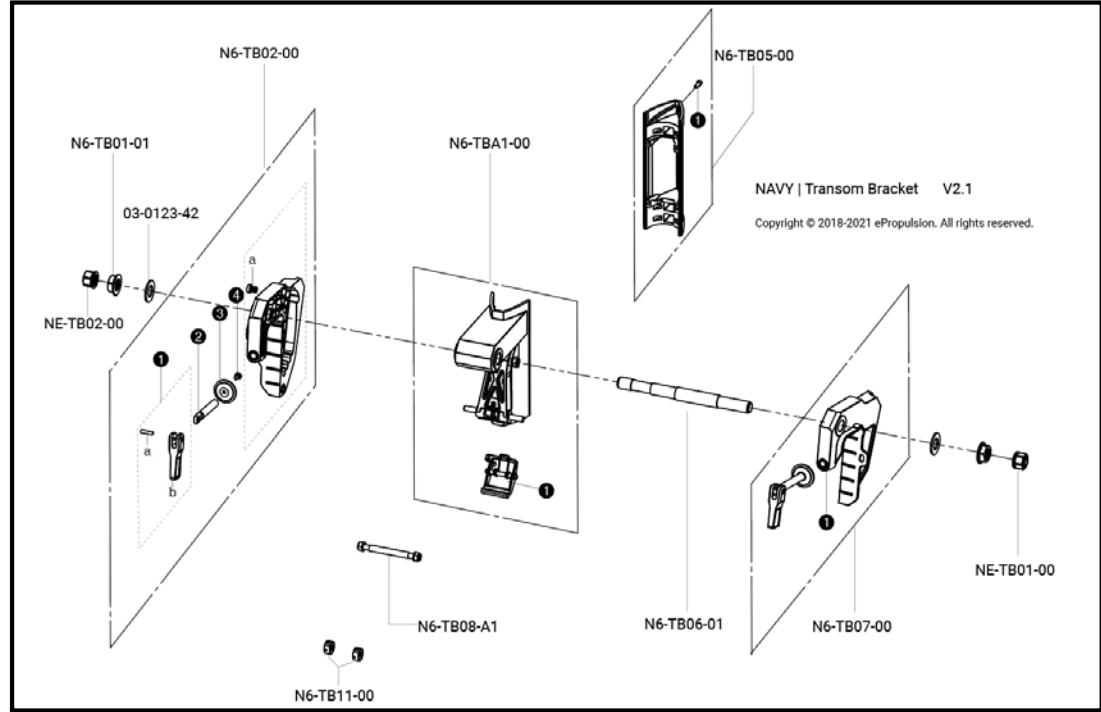

Transom Bracket Parts

No	Part no.	Description	Qty.
\	N6-TB00-00	Transom Bracket	1 Set
1	N6-TB01-01	Clamp Nut	2
2	03-0123-42	Nylon Washer M23X42X3	2
3	N6-TB02-00	Bracket Clamp Left Assy.	1 Set
	① N6-TB02-A1	NAVY Clamp Tightening Handle Assy.	1 Set
	a 04-0206-26	Rolled Spring Pin Φ6X26	1
	b N6-TB02-07	Tightening Handle for Clamp	1
	② N6-TB02-08	Tightening Bolt M14 for Clamp	1
	③ N6-TB02-06	Transom Clamping Plate	1
	④ N6-TB02-05	Step Bolt for Transom Clamping Plate	1
4	⑤ N6-TB02-A2	Bracket Clamp Left Assy.	1
	a N6-TB02-A3	Tilt Release Button Assy.	1 Set
4	N6-TBA1-00	Clamp Main Part Assy.	1 Set
5	① N6-TB03-01	Bushing for Rotational Axis	2
	N6-TB05-00	Clamp Cover Front Assy.	1 Set
6	01-0106-16	Hex Socket Round Head Screw M6X16	1
6	N6-TB06-01	Steering Tube	1
7	N6-TB07-00	Bracket Clamp Right Assy.	1 Set
	① N6-TB07-01	Bracket Clamp Right	1
8	N6-TB08-A1	Double-End Stud Assy.	1 Set
9	N6-TB11-00	NAVY Clamp Anode	2 Set
10	NE-TB01-00	Steering Tube Nut Right	1 Set
11	NE-TB02-00	Steering Tube Nut Left	1 Set