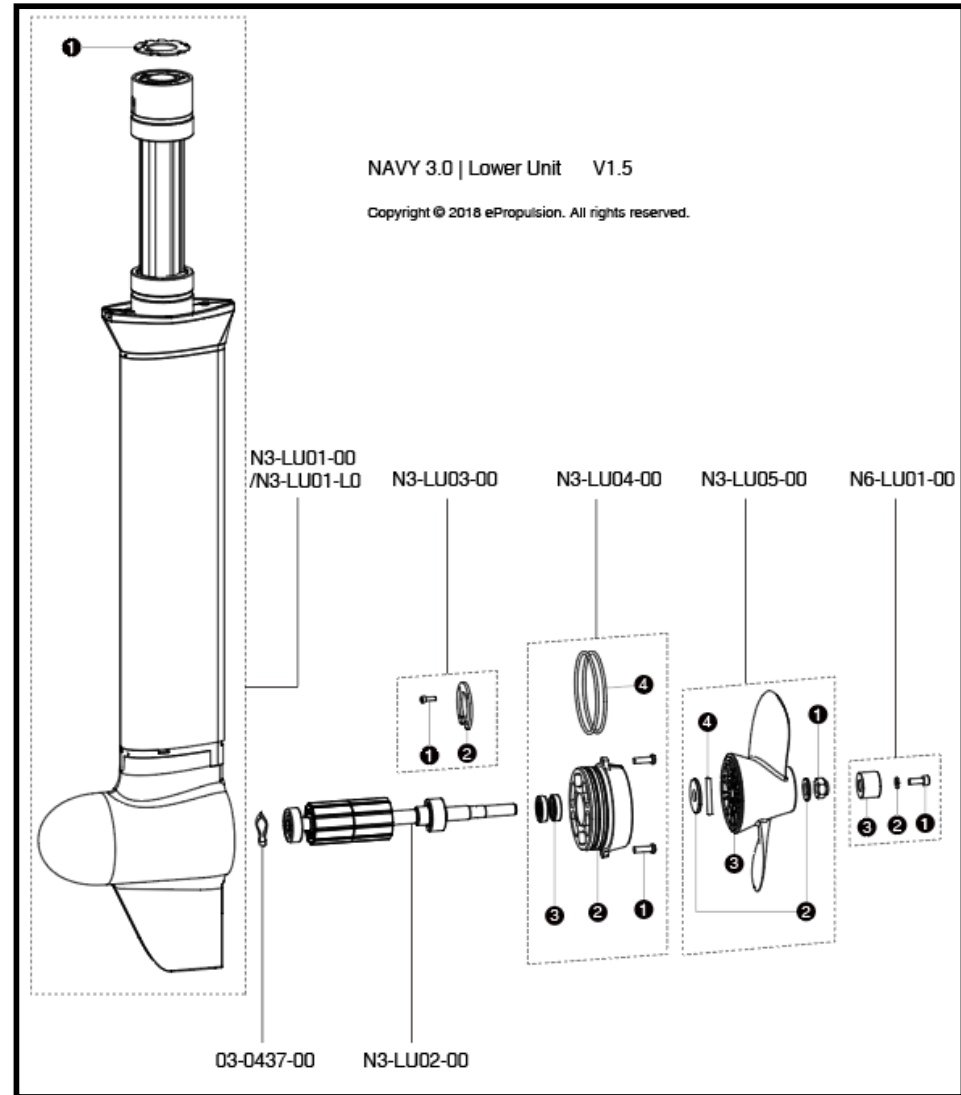

NAVY 3.0 Lower Unit Parts NAVY 3.0

No	Part No.	Description	Qty.
\	N3-LU00-00	NAVY 3.0 Lower Unit	1 Set
\	N3-LU00-L0	NAVY 3.0 Lower Unit Long	1 Set
1	N3-LU01-00	NAVY 3.0 Supporting Tube Assy.	1 Set
	N3-LU01-L0	NAVY 3.0 Supporting Tube Assy. Long	1 Set
①	N6-LU08-01	Motor Case Adapter Gasket	1
2	03-0437-00	Wave Washer D37	1
3	N3-LU02-00	Rotor Assy.	1 Set
4	N3-LU03-00	Bearing Stop Plate Assy.	1 Set
	① 01-0104-12	Hex Socket Round Head Screw M4X12	4
	② N3-LU03-01	Bearing Stop Plate	1
5	N3-LU04-00	Motor End Cap Assy.	1 Set
	① 01-0106-16	Hex Socket Round Head Screw M6X16	2
	② N3-LU04-01	Motor Cap	1
	③ 08-0115-28	Oil Seal TC15X28X7	2
	④ 06-0186-35	O Ring Φ86X3.5	2
6	N3-LU05-00	NAVY 3.0 Propeller	1 Set
	① 02-0112-00	Hex Locknut M12	1
	② 03-0212-24	Plain Washer M12X24X2.5	2
	③ N3-LU05-01	Propeller Blade	1
	④ N6-LU02-02	Propeller Pin 5X40	1
7	N6-LU01-00	NAVY Anode	1 Set
	① 01-0106-16	Hex Socket Round Head Screw M6X16	1
	② 03-0306-00	Spring Washer M6	1
	③ N6-LU01-01	Anode	1