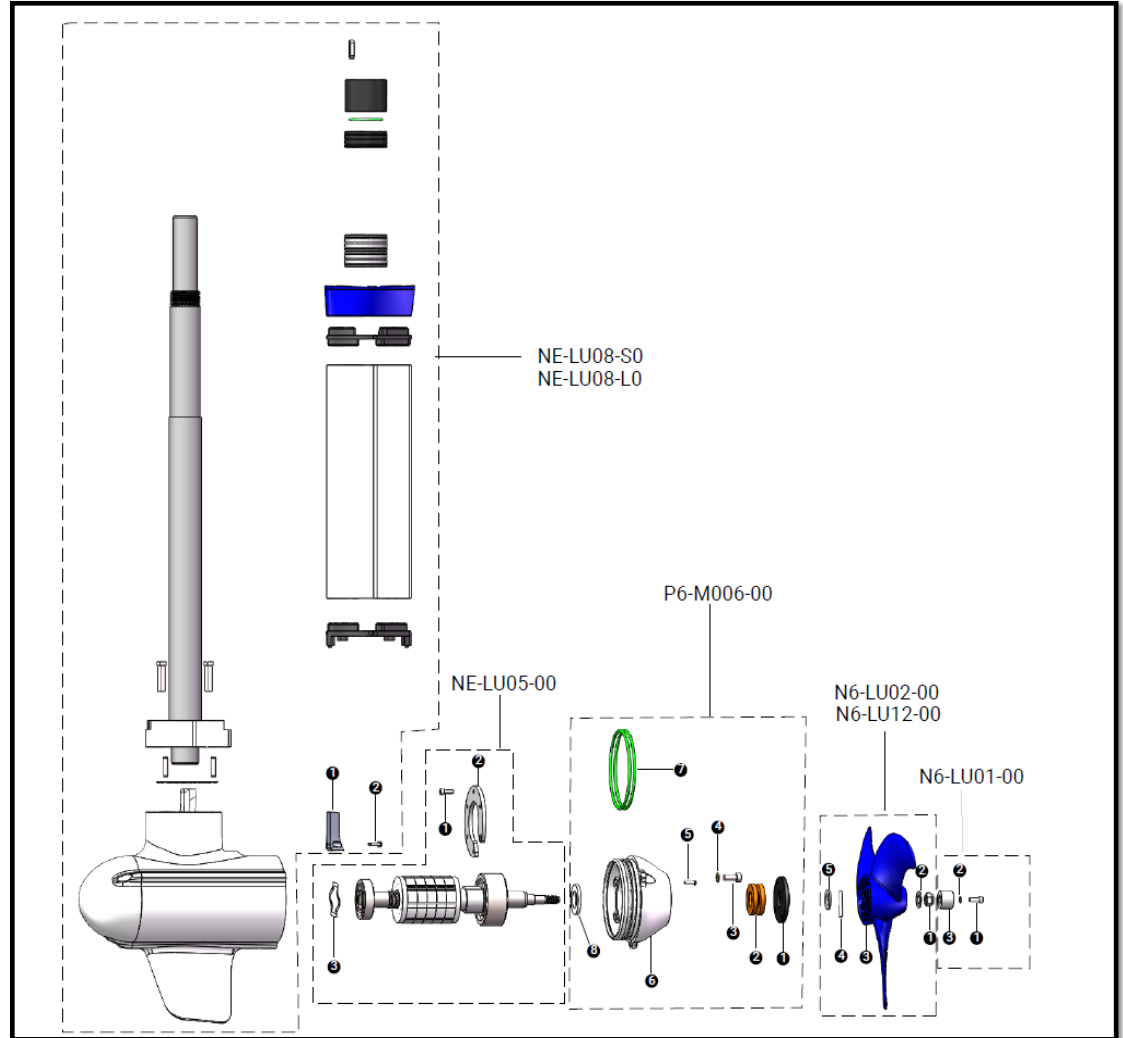

NAVY 6.0 Evo Lower Unit Parts

Nc	Part No.	Description	Qty.
1	N6-LU01-00	NAVY Anode	1 Set
	① 01-0106-16	Hex Socket Round Head Screw M6X16	1
	② 03-0306-00	Spring Washer M6	1
2	③ N6-LU01-01	Anode	1
	N6-LU02-00	NAVY 6.0 Low Pitch Propeller	1Set
	N6-LU12-00	NAVY 6.0 High Pitch Propeller	1Set
	① 02-0112-00	Hex Locknut M12	1
	② 03-0212-24	Plain Washer M12X24X2.5	1
3	③ N6-LU12-01	High Pitch Propeller	1
	N6-LU02-01	Low Pitch Propeller	1
	④ N6-LU02-02	Propeller Pin 5X40	1
	⑤ 03-0216-00	Plain Washer M16X30X3	1
	NE-LU21-00	N6E Thrust Washers	
	P6-M006-00	Motor End Cap Assy.	1Set
	① P6-M010-00	N6E Oil Seal Cover	1
	② 08-2547-07	Oil Seal TC25X47X7	2
4	③ 01-0108-20	Hex Socket Round Head Screw M8X20	3
	④ P6-M007-00	Red Steel Paper Gasket 8×14×1	3
	⑤ 01-3104-12	Hex Socket Round Head Screw M4X12	4
	⑥ P6-M008-00	N6E Motor End Cap	1
	⑦ 06-0199-93	O Ring Φ117X4	2
	⑧ P6-M009-00	N6E Oil Seal Washer	1
	NE-LU05-00	Rotor Assy.	1 Set
	① 01-0106-16	Hex Socket Round Head Screw M6X16	6
5	② NE-LU06-00	N6E Bearing Lock Ring	1
	③ NE-LU07-00	Wave Washer D50	1
5	NE-LU08-S0	N6E Motor Base Assy. Shortshaft	1 Set
	NE-LU08-L0	N6E Motor Base Assy. Longshaft	1 Set
	① P6-M013-00	NAVY Evo Andoe	1 Set
a	01-0404-12	Hex Socket Round Head Screw M4X12	2