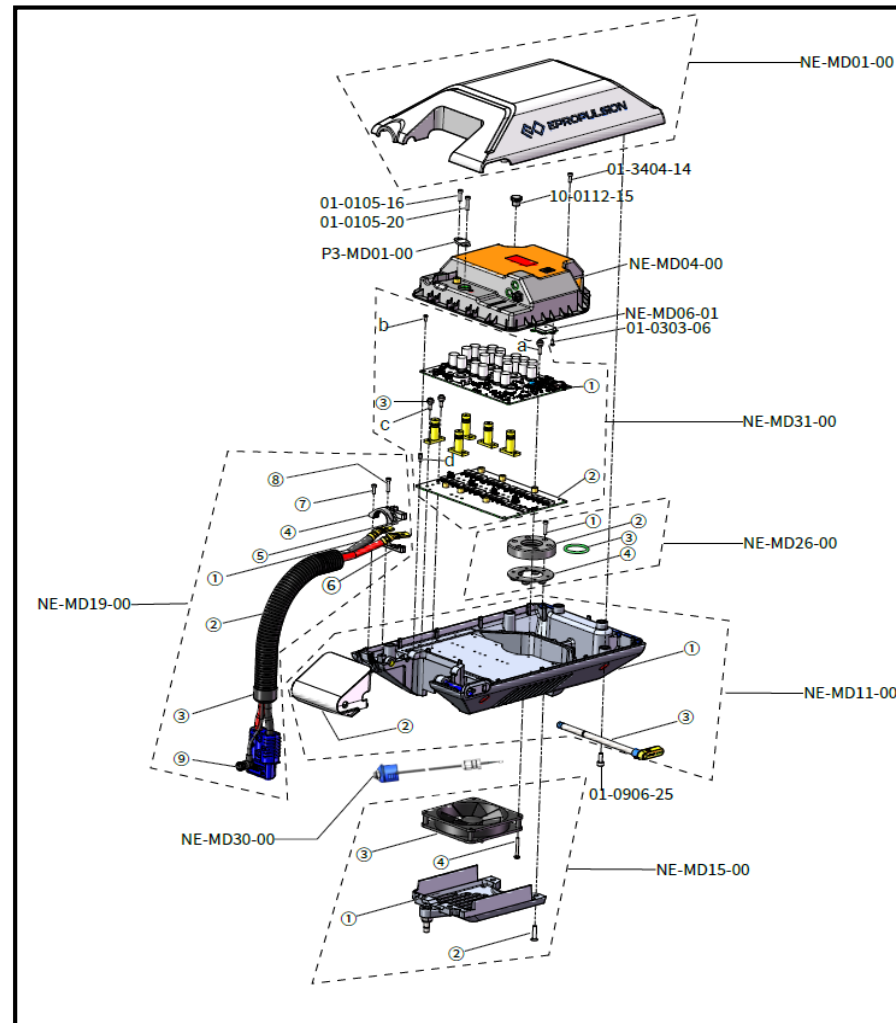

No	Part No.	Description	Qty.
\	NE-MD00-00	NAVY Evo Motor Case	1 Set
1	NE-MD01-00	Motor Top Case .	1 Set
2	NE-MD04-00	N6E Driver Sealing Cover	1
3	01-3404-14	Hex Socket Round Head Combination Screw M4×14	19
4	P6-MD10-00	Fuse 150A	1
5	01-0105-16	Hex Socket Round Head Screw M5X16	10
6	01-0105-20	Hex Socket Round Head Screw M5X20	6
7	10-0112-15	Vent M12X1.5	1
8	NE-MD06-01	GPS Module	1
9	01-0303-06	Phillip Pan Head Tapping Screw M3X6	3
	NE-MD31-00	Driver Board Assy.	1 Set
①	P6-MD14-00	N6E Driver Upper Board	1
②	P6-MD15-00	N6E Driver Lower Board	1
③	P6-MD17-00	Insulating particles	16
④	NE-MD08-00	Driver Fixing Screw Assy.	1 Set
a	01-3404-22	Hex Socket Round Head Combination Screw M4×22	6
b	01-0403-08	Phillip Pan Head Screw M3X8	6
c	01-3404-18	Hex Socket Round Head Combination Screw M4×18	10
	06-0114-20	O Ring Φ14X2.0	4
d	P6-MD16-00	Single Head Hexagonal Column	6
	NE-MD11-00	Motor Bottom Case Assy.	1 Set
①	NE-MD12-00	N6E Motor Bottom Case	1
②	NE-MD13-00	N6E Decorative Cover	1
③	NE-MD14-00	N6E Tiller Shaft	1
12	NE-MD30-00	N6E RS485 Communication Line	1
	NE-MD15-00	Dirver Cooling Module Assy.	1 Set
①	NE-MD16-00	N6E Fan Baffle	1
②	01-0906-25	Hexalobular Socket Countersunk Head Screw M6×25	4
	NE-MD17-00	N6E Long Steering Bolt	1
	02-0110-00	Hex Locknut M10	1
③	NE-MD18-00	N6E Fan	1
④	01-3004-35	Phillip Pan Head with Gasket Screw M4x35	4
	01-0106-16	Hex Sockt Round Head Screw M6X16	6
	NE-MD19-00	Power Cable Assy.	1 Set
①	NE-MD20-00	N6E Driver Power Cable	1
②	NE-MD21-00	Bellows	1
③	NE-MD22-00	N6E Power Cable Protector	1
④	NE-MD23-00	N6E Bellows Fixture	1
⑤	NE-MD24-00	N6E Power Cable Fixture Upper	1
⑥	NE-MD25-00	N6E Power Cable Fixture Lower	1
⑦	01-0104-12	Hex Socket Round Head Screw M4X12	2
⑧	01-0104-30	Hex Socket Round Head Screw M4X30	2
	NE-MD29-00	N6E Integrated Communication Cable 5m	1
	NE-MD26-00	Motor Bottom Case Sealing Assy.	1 Set
①	01-0104-22	Hex Socket Round Head Screw M4X22	6
②	NE-MD27-00	N6E Motor Case Adapter Seal Flange	1
③	06-0145-03	O Ring Φ45x3	1
④	NE-MD28-00	N6E Motor Case Adapter Seal Pad	1
16	01-0906-25	Hexalobular Socket Countersunk Head Screw M6×25	6