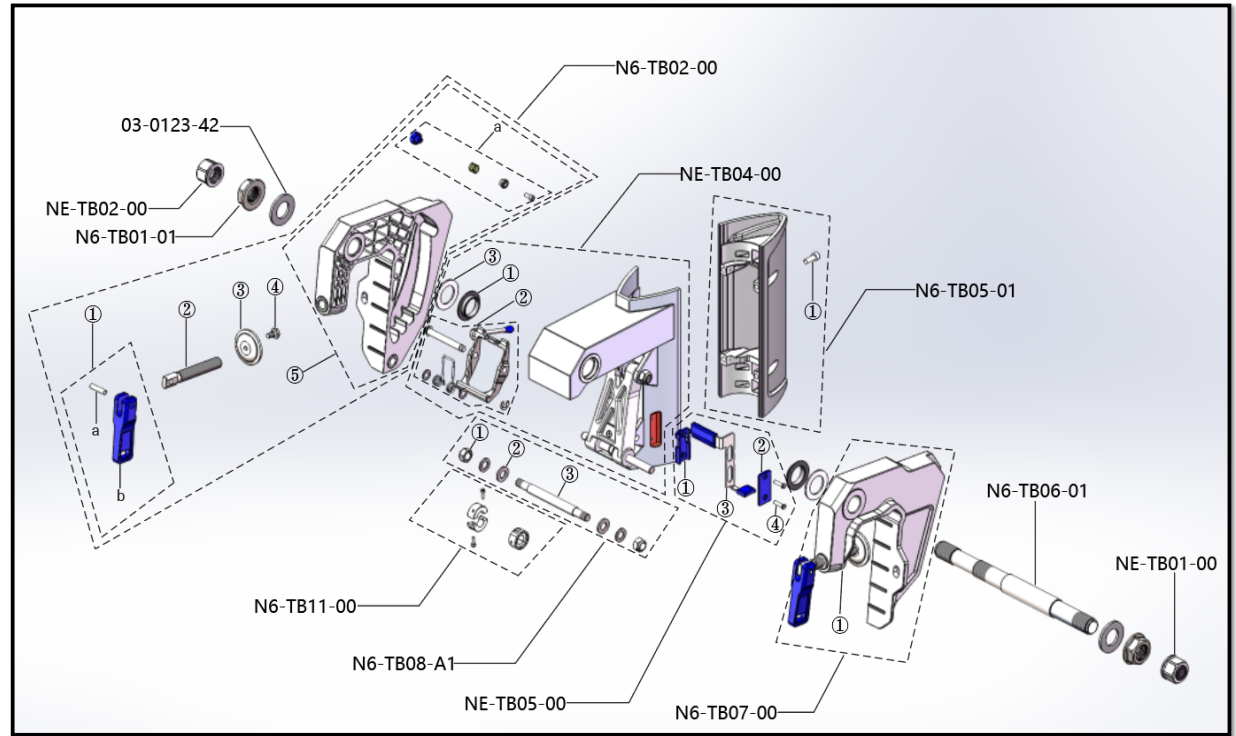

*Transom Bracket Parts*

No	Part no.	Description	Qty.
\	<b>NE-TB00-00</b>	<b>Transom Bracket</b>	<b>1 Set</b>
1	N6-TB01-01	Clamp Nut	2
2	03-0123-42	Nylon Washer M23X42X3	2
	<b>N6-TB02-00</b>	<b>Bracket Clamp Left Assy.</b>	<b>1 Set</b>
①	<b>N6-TB02-A1</b>	<b>NAVY Clamp Tightening Handle Assy.</b>	<b>1 Set</b>
a	04-0206-26	Rolled Spring Pin Φ6X26	1
b	N6-TB02-07	Tightening Handle for Clamp	1
②	N6-TB02-08	Tightening Bolt M14 for Clamp	1
③	N6-TB02-06	Transom Clamping Plate	1
④	N6-TB02-05	Step Bolt for Transom Clamping Plate	1
⑤	<b>N6-TB02-A2</b>	<b>Bracket Clamp Left Assy.</b>	<b>1</b>
a	N6-TB02-A3	Tilt Release Button Assy.	1 Set
	<b>NE-TB04-00</b>	<b>Clamp Main Part Assy.</b>	<b>1 Set</b>
①	NE-TB03-00	Bushing for Rotational Axis	2
②	NE-TB06-00	Hook Assy. Evo	1 Set
③	03-1330-39	Teflon Washer M30x39x2	2
	<b>N6-TB05-01</b>	<b>Clamp Cover Front Assy.</b>	<b>1 Set</b>
①	01-0106-25	Hex Socket Round Head Screw M6X25	1
6	N6-TB06-01	Steering Tube	1
7	<b>N6-TB07-00</b>	<b>Bracket Clamp Right Assy.</b>	<b>1 Set</b>
①	N6-TB07-01	Bracket Clamp Right	1
	<b>N6-TB08-A1</b>	<b>Double-End Stud Assy.</b>	<b>1 Set</b>
①	02-0110-00	Hex Locknut M10	2
②	03-0210-18	Plain Washer M10X18X1.6	4
③	N6-TB08-01	Double-End Stud	1
9	N6-TB11-00	NAVY Clamp Anode	2 Set
10	NE-TB05-00	Anti-grounding Module Assy.	1 Set
11	NE-TB01-00	Steering Tube Nut Right	1 Set
12	NE-TB02-00	Steering Tube Nut Left	1