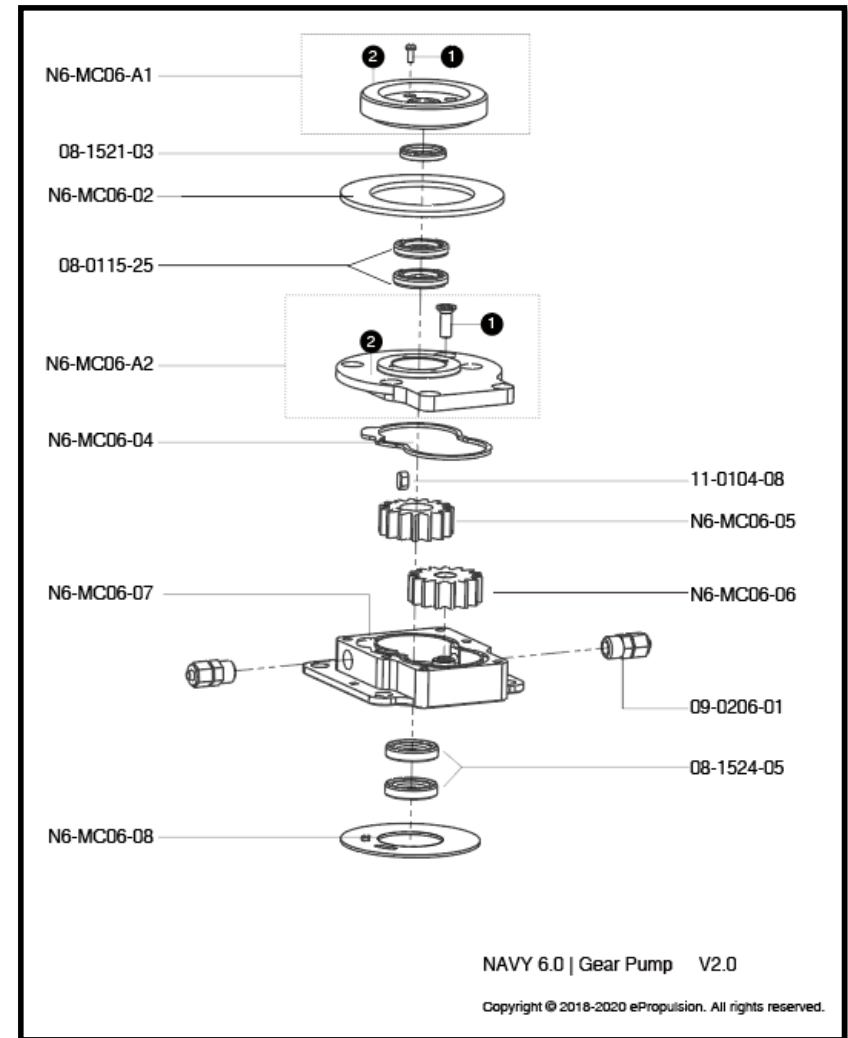

Gear Pump Parts

No	Part No.	Description	Qty
\	N6-MC06-00	Gear Pump Assy.	1
	N6-MC06-A3	Position Plate Assy. for motor	1
1	① 01-1225-06	Hexalobular Socket Half Round Head Screw M2.5X6	4
	② N6-MC06-09	Position Plate for motor	1
	08-1521-03	Oil Seal TC15X21X3	1
2	N6-MC06-02	Adapter Gasket for Gear Pump Cover	1
3	08-0115-25	Oil Seal TC15X25X4	2
	N6-MC06-A2	Gear Pump Upper Cover Assy.	1
4	① 01-0905-14	Hexalobular Socket Countersunk Head Screw M5X14	6
	② N6-MC06-03	Gear Pump Upper Cover	1
5	N6-MC06-04	Pump Gasket	1
6	11-0104-08	Plain Parallel Key 4X8	1
7	N6-MC06-05	Pump Drive Gear	1
8	N6-MC06-06	Pump Driven Gear	1
9	N6-MC06-07	Gear Pump Case	1
10	09-0206-01	Quick Connector 6-01	2
11	08-1524-05	Oil Seal TC15X24X5	2
13	N6-MC06-08	Adapter Gasket for Gear Pump Case	1