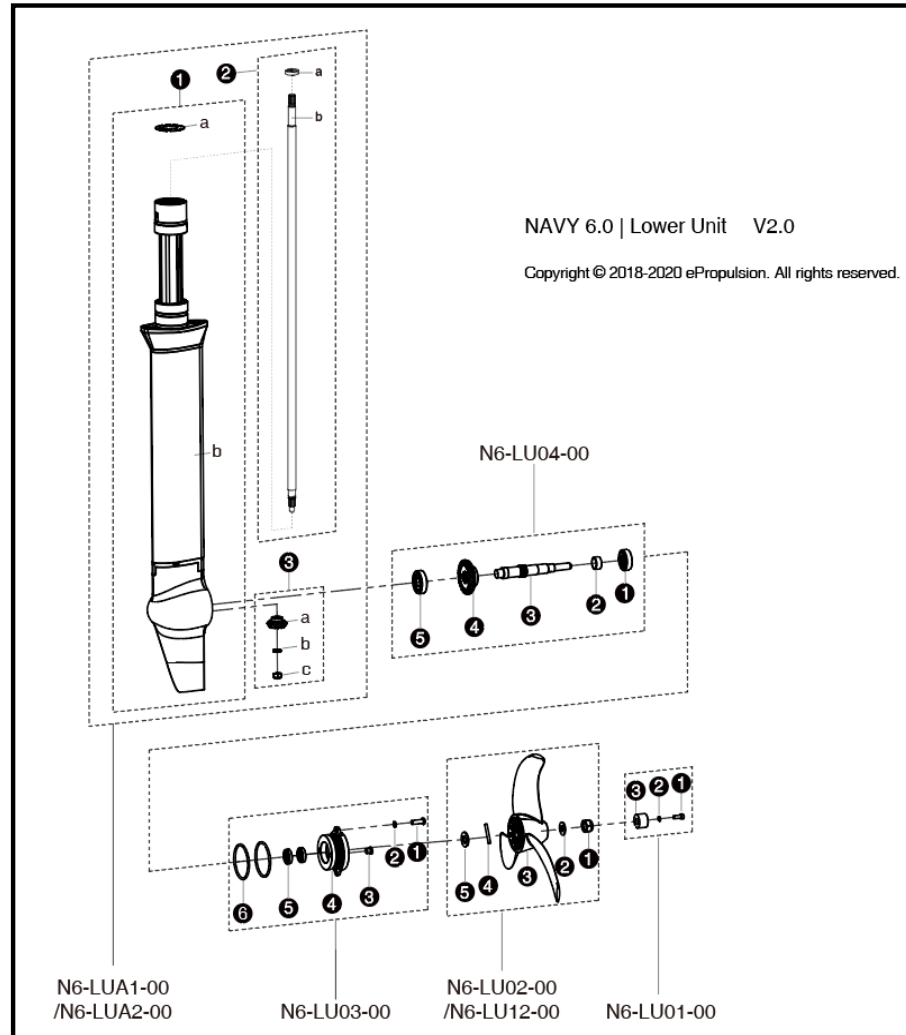

No.	Part No.	Description	Qty.	
\	N6-LU00-00	NAVY 6.0 Lower Unit Short	1 Set	
\	N6-LU00-L0	NAVY 6.0 Lower Unit Long	1 Set	
	N6-LU01-00	NAVY Anode	1 Set	
1	① 01-0106-16	Hex Socket Round Head Screw M6X16	1	
	② 03-0306-00	Spring Washer M6	1	
	③ N6-LU01-01	Anode	1	
	N6-LU02-00	NAVY 6.0 Low Pitch Propeller	1 Set	
	N6-LU12-00	NAVY 6.0 High Pitch Propeller	1 Set	
2	① 02-0112-00	Hex Locknut M12	1	
	② 03-0212-24	Plain Washer M12X24X2.5	1	
	③ N6-LU12-01	High Pitch Propeller	1	
	N6-LU02-01	Low Pitch Propeller		
	④ N6-LU02-02	Propeller Pin 5X40	1	
	⑤ 03-0216-00	Plain Washer M16X30X3	1	
	N6-LU03-00	Gearbox Cap Assy.	1 Set	
3	① 01-1208-25	Hexalobular Socket Half-Round Head Screw M8X25	2	
	② 01-1410-01	Hex Socket Flanged Plug M10X1.0	2	
	③ N6-LU03-01	Gearbox Cap	1	
	④ 08-0119-30	Oil Seal TC19X30X7	2	
	⑤ 06-0166-35	O Ring Φ66X3.55	2	
	N6-LU04-00	Propeller Shaft Assy.	1 Set	
4	① 07-0432-04	Tapered Roller Bearing 32004	1	
	② N6-LU04-01	Set Bushing	1	
	③ N6-LU04-02	Driven Bevel Gear	1	
	④ N6-LU04-03	Propeller Shaft	1	
	⑤ 07-0430-33	Tapered Roller Bearing 30303	1	
	N6-LUA1-00	NAVY 6.0 Supporting Tube Assy. Short	1 Set	
	N6-LUA2-00	NAVY 6.0 Supporting Tube Assy. Long	1 Set	
5	① N6-LU08-A1	NAVY 6.0 Stream Deflector Assy. Short	1 Set	
		N6-LU08-A2	NAVY 6.0 Stream Deflector Assy. Long	
	a	N6-LU08-01	Motor Case Adapter Gasket	1
	b	N6-LUA1-01	Gearbox Assy. Short	1 Set
		N6-LUA1-02	Gearbox Assy. Long	
	② N6-LU07-A1	Drive Shaft Assy. Short	1 Set	
		N6-LU07-A2	Drive Shaft Assy. Long	
	a	07-0269-02	Deep Groove Ball Bearing 6902	1
	b	N6-LU07-01	Drive Shaft, Short	1
		N6-LU07-02	Drive Shaft, Long	
	③ N6-LU07-A3	Drive Bevel Gear Assy.	1 Set	
	a	N6-LU05-01	Drive Bevel Gear	1
b	03-1000-01	Double fold self-locking lock washer	1	
c	02-0110-00	Hex Locknut M10	1