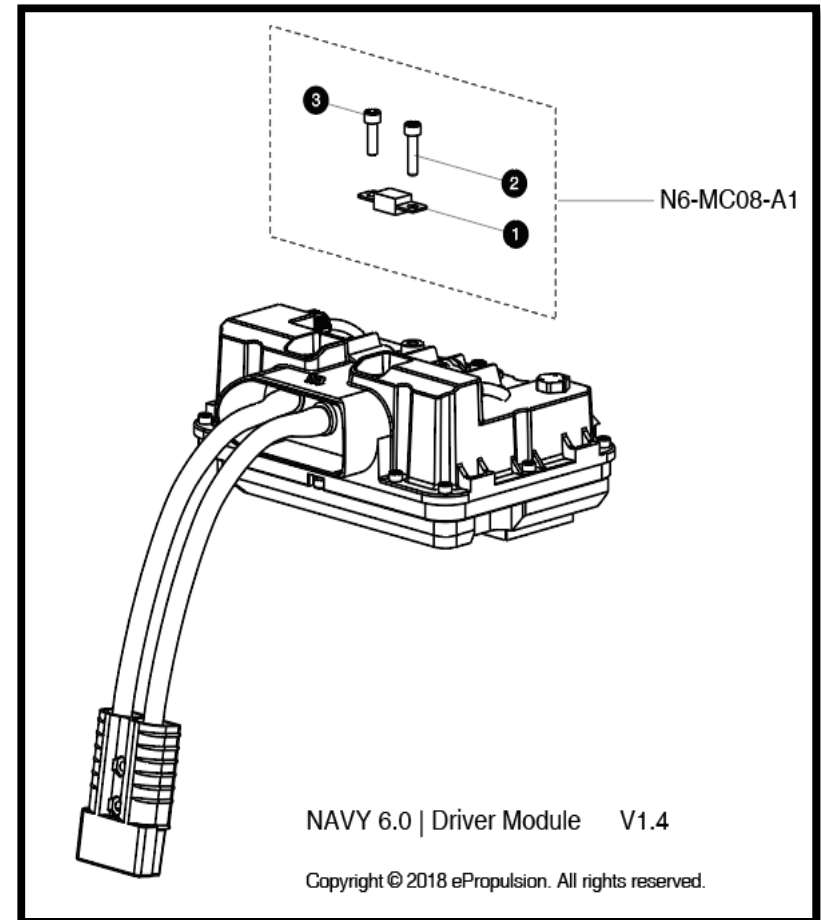

Gear Pump Parts

No	Part No.	Description	Qty
\	N6-MC06-00	Gear Pump Assy.	1
	N6-MC06-A3	Position Plate Assy. for motor	1
1	① 01-1225-06	Hexalobular Socket Half Round Head Screw M2.5X6	4
	② N6-MC06-09	Position Plate for motor	1
	08-1521-03	Oil Seal TC15X21X3	1
2	N6-MC06-02	Adapter Gasket for Gear Pump Cover	1
3	08-0115-25	Oil Seal TC15X25X4	2
	N6-MC06-A2	Gear Pump Upper Cover Assy.	1
4	① 01-0905-14	Hexalobular Socket Countersunk Head Screw M5X14	6
	② N6-MC06-03	Gear Pump Upper Cover	1
5	N6-MC06-04	Pump Gasket	1
6	11-0104-08	Plain Parallel Key 4X8	1
7	N6-MC06-05	Pump Drive Gear	1
8	N6-MC06-06	Pump Driven Gear	1
9	N6-MC06-07	Gear Pump Case	1
10	09-0206-01	Quick Connector 6-01	2
11	08-1524-05	Oil Seal TC15X24X5	2
13	N6-MC06-08	Adapter Gasket for Gear Pump Case	1