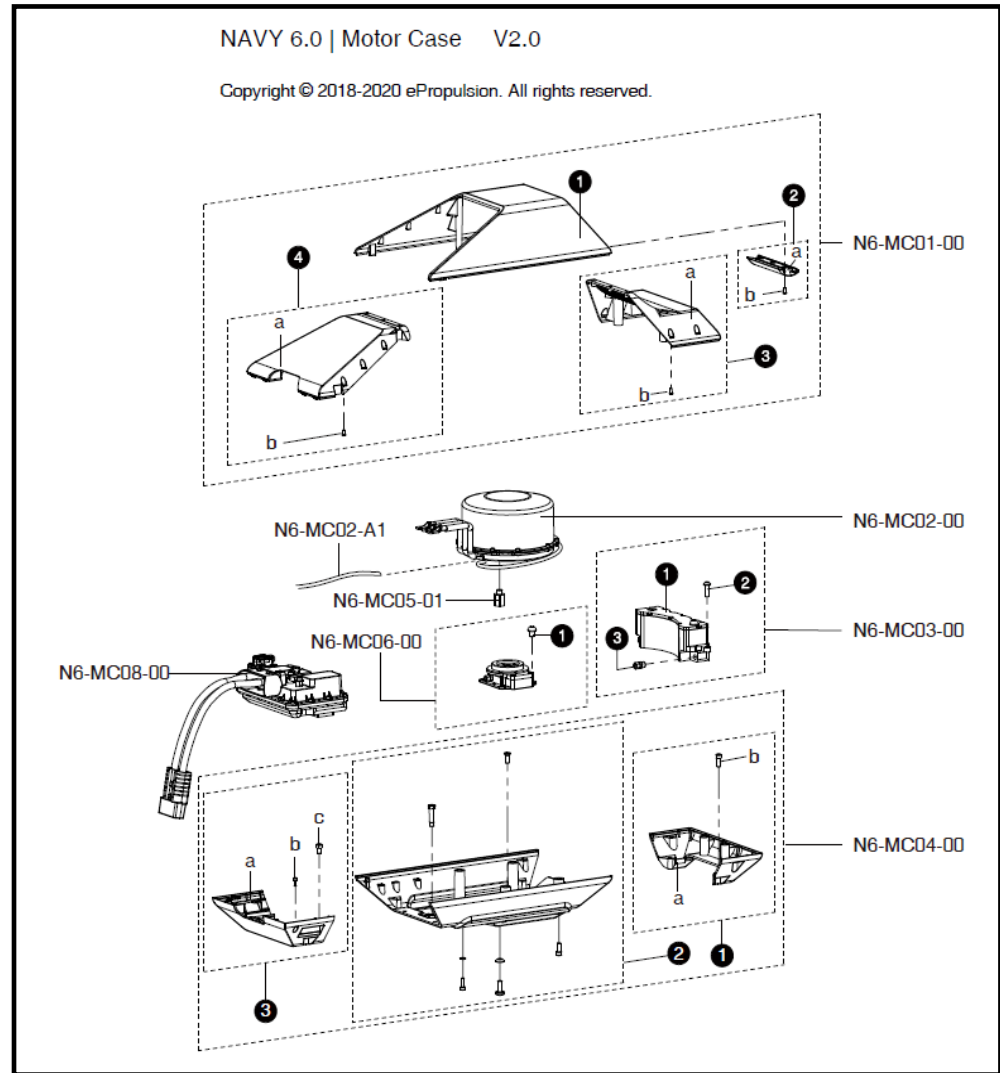

No.	Part No.	Description	Qty.
	N6-MC00-00	Motor Case	1 Set
	N6-MC01-00	Motor Top Case Assy.	1 Set
	① N6-MC01-01	Motor Top Case	1
	② N6-MC01-A3	Rubber Pad Assy.	1 Set
	a N6-MC01-02	Rubber Pad	1
	b 01-0404-08	Phillip Pan Head Screw M4X8	3
1	③ N6-MC01-A1	Motor Top Case, Front Assy.	1 Set
	a N6-MC01-03	Motor Top Case, Front	1
	b 01-0404-08	Phillip Pan Head Screw M4X8	7
	④ N6-MC01-A2	Motor Top Case, Rear Assy.	1 Set
	a N6-MC01-04	Motor Top Case, Rear	1
	b 01-0404-08	Phillip Pan Head Screw M4X8	9
2	N6-MC02-00	6KW Motor	1 Set
	N6-MC09-00	Coolant Tank Assy.	1 Set
3	① N6-MC09-01	Coolant Tank	1
	② 01-1906-20	Hex Socket Washer Screw M6X20	2
	③ 09-0206-01	Quick Connector 6-01	2
	N6-MC04-00	Motor Bottom Case Assy.	1 Set
	① N6-MC04-A1	Motor Bottom Case, Front Assy.	1 Set
	a N6-MC04-01	Motor Bottom Case, Front	1
	b 01-0106-10	Hex Socket Round Head Screw M6X10	4
	② N6-MC04-A2	Motor Bottom Case, Middle Assy.	1 Set
	a N6-MC04-02	Motor Bottom Case, Middle	1
	b N6-MC04-04	Steering Bolt	1
	c 01-0906-18	Hexalobular Socket Countersunk Head Screw M6X18	6
	d 01-3106-16	Hex Socket Pan Head Screw M8X18	4
	e N6-MC04-05	Conical washer	4
	f 01-0106-16	Hex Socket Round Head Screw M6X16	4
	③ N6-MC04-A3	Motor Bottom Case, Rear Assy.	1 Set
	a N6-MC04-03	Motor Bottom Case, Rear	1
	b 01-0104-08	Hex Socket Round Head Screw M4X8	2
	c 01-0106-10	Hex Socket Round Head Screw M6X10	2
5	N6-MC05-01	Motor Fixing Holder	4
	N6-MC06-00	Gear Pump Assy.	1 Set
6	① 01-1108-10	Hex Socket Half-Round Head Screw M8X10	4
7	N6-MC08-00	Driver Module Assy.	1 Set
8	N6-MC02-A1	Coolant Pipe Assy.	1 Set