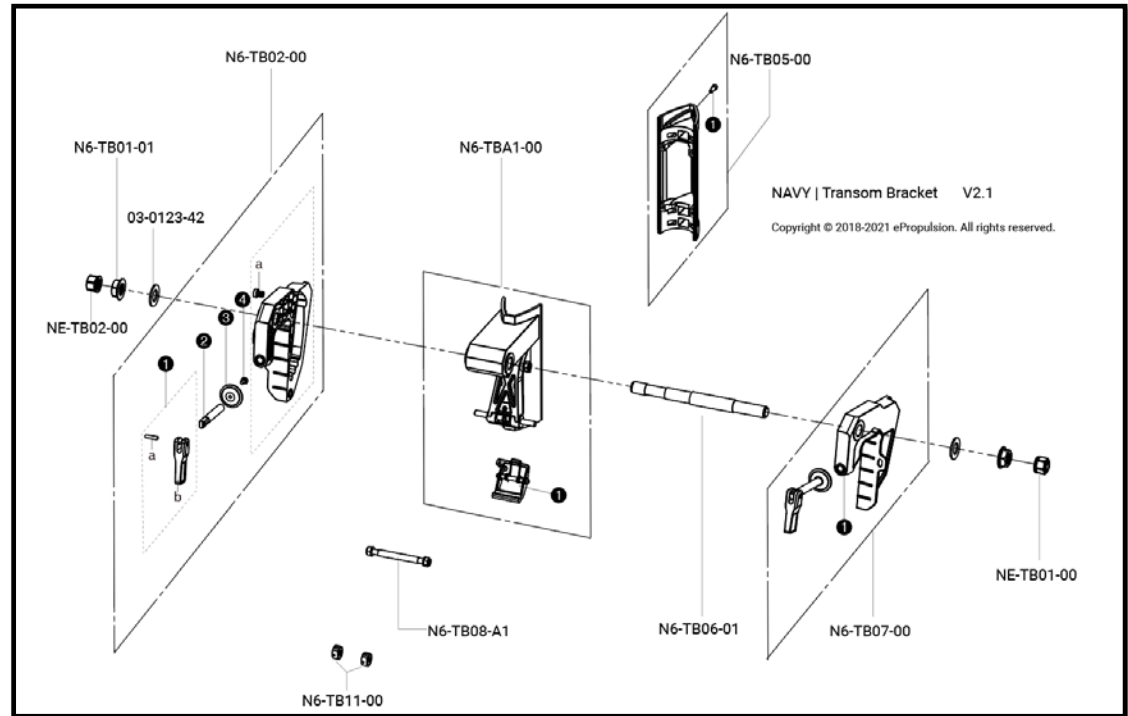

Transom Bracket Parts

No.	Part no.	Description	Qty.
\	N6-TB00-00	Transom Bracket	1 Set
1	N6-TB01-01	Clamp Nut	1 Set
2	03-0123-42	Nylon Washer M23X42X3	2
	N6-TB02-00	Bracket Clamp Left Assy.	1 Set
	① N6-TB02-A1	NAVY Clamp Tightening Handle Assy.	1 Set
	a 04-0206-26	Rolled Spring Pin Φ6X26	1
	b N6-TB02-07	Tightening Handle for Clamp	1
3	② N6-TB02-08	Tightening Bolt M14 for Clamp	1
	③ N6-TB02-06	Transom Clamping Plate	1
	④ N6-TB02-05	Step Bolt for Transom Clamping Plate	1
	⑤ N6-TB02-A2	Bracket Clamp Left Assy.	1
	a N6-TB02-A3	Tilt Release Button Assy.	1 Set
4	N6-TBA1-00	Clamp Main Part Assy.	1 Set
	① N6-TB09-00	Hook Assy.	1 Set
6	N6-TB05-00	Clamp Cover Front Assy.	1 Set
	① 01-0106-16	Hex Socket Round Head Screw M6X16	1
7	N6-TB06-01	Steering Tube	1
8	N6-TB07-00	Bracket Clamp Right Assy.	1 Set
	① N6-TB07-01	Bracket Clamp Right	1
9	N6-TB08-A1	Double-End Stud Assy.	1 Set
10	N6-TB11-00	NAVY Clamp Anode	2 Set
10	NE-TB01-00	Steering Tube Nut Right	1 Set
11	NE-TB02-00	Steering Tube Nut Left	1 Set