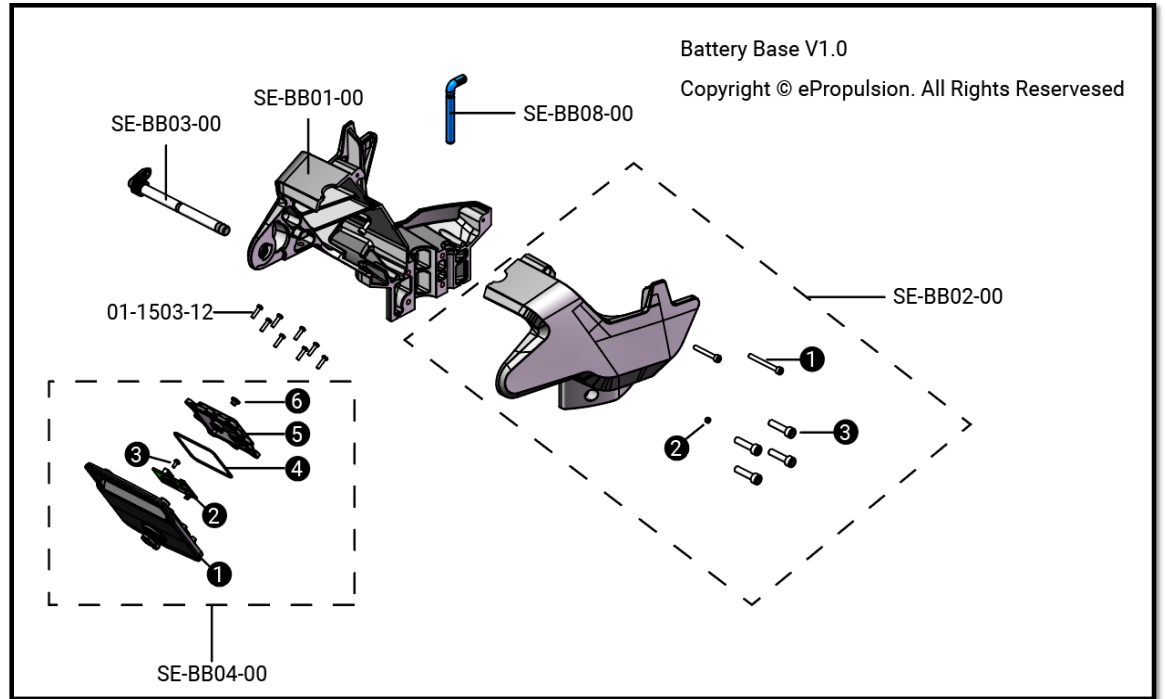

Tiller Handle Parts

No	Part no.	Description	Qty.
\	SE-BB00-00	Battery Base Assy. Evo	1 Set
1	SE-BB01-00	Battery Base Left Evo	1
	SE-BB02-00	Battery Base Right Assy. Evo	1 Set
2	① 01-0104-35	Hex Socket Round Head Screw M4X35	2
	② 01-0706-08	Set Screw M6X8	1
	③ 01-0106-25	Hex Socket Round Head Screw M6X25	2
3	SE-BB03-00	Evo Tiller Shaft	1
	SE-BB04-00	Communication Module Assy. Evo	1 Set
4	① SE-BB10-00	Communication Module Cover Assy. Evo	1
	② SE-BB05-00	Evo Communication Transfer Board	1
	③ 01-3400-01	Phillip Pan Head Washer Flat Tail Tapping Screw M2.6X6	1
	④ 06-0165-15	O Ring Φ65x1.5	1
	⑤ SE-BB07-00	Communication Module Sealing Cover Evo	1
	⑥ SE-BB06-00	Screw Plug M5	1
5	01-1503-12	Phillip Truss Head Tapping Screw M3X12	1
6	SE-BB08-00	Evo Steering Lock Pin	1