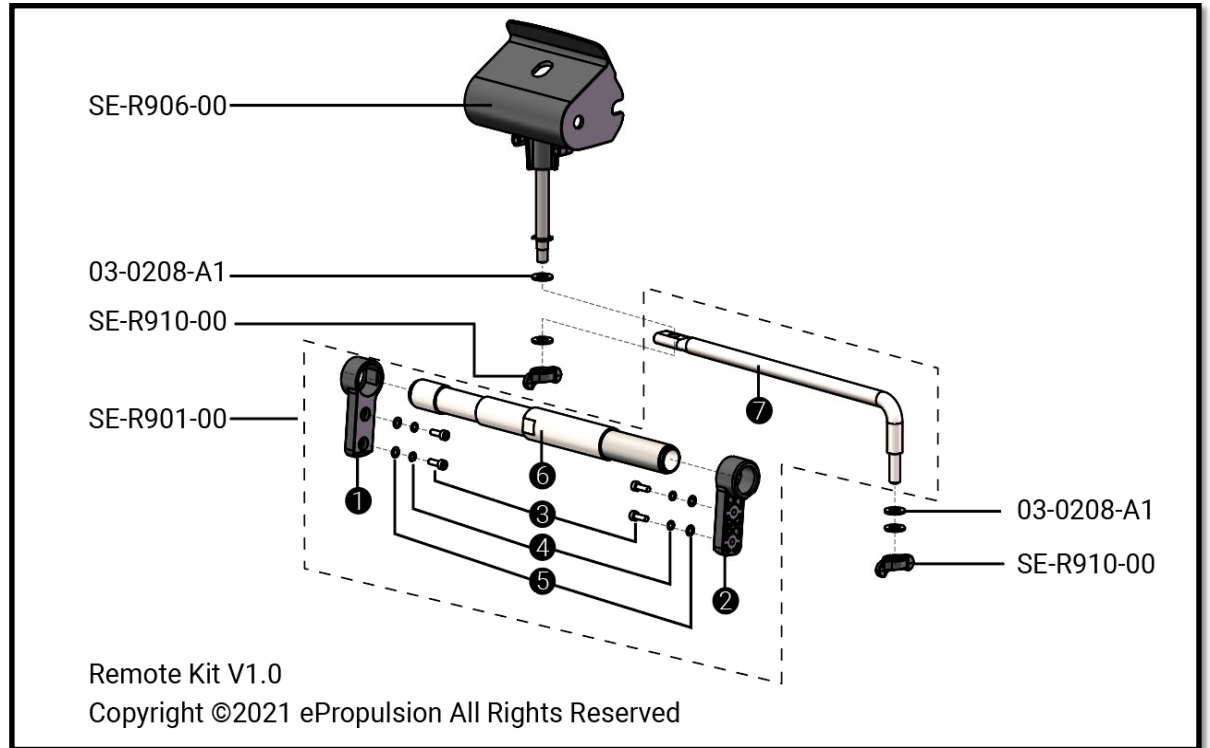

Remote Kit Parts

No	Part no.	Description	Qty.
1	SE-R901-00	Steering Tube Assy. Evo	1
	(1) SE-R902-00	Steering Tube Bracket Left Evo	1
	(2) SE-R903-00	Steering Tube Bracket Right Evo	1
	(3) 01-0104-12	Hex Socket Round Head Screw M4X12	4
	(4) 03-0304-00	Spring Washer M4	4
	(5) 03-0204-07	Plain Washer M4X7X1.0	4
	(6) SE-R904-00	Steering Tube Evo	1
(7) SE-R905-00	Link Arm Evo	1	
2	SE-R906-00	Remote Cover Assy. Evo	1
3	SE-R910-00	M8 Butterfly Nut Assy. Evo	2 Set
4	03-0208-A1	Plain Washer M8X16X1.6	4
5	NE-TB01-00	Steering Tube Nut Right	1 Set
6	NE-TB02-00	Steering Tube Nut Left	1