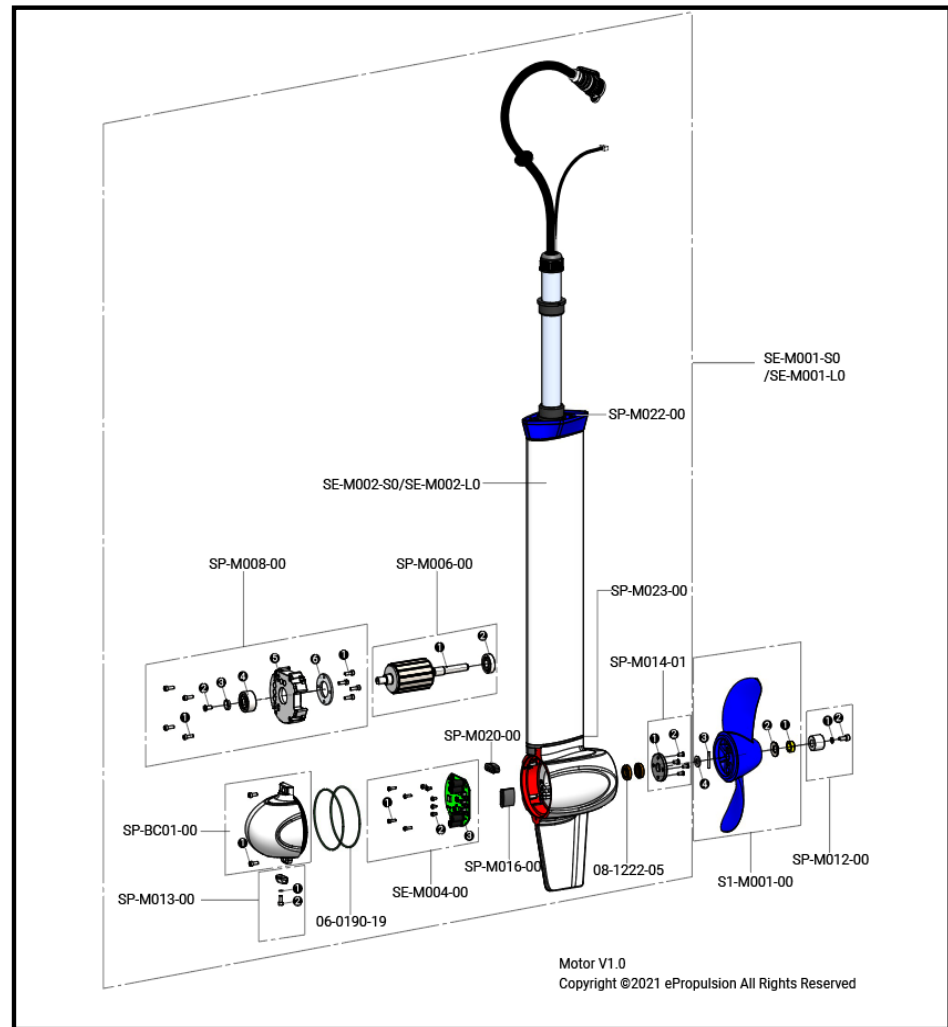

Motor Parts

No	Part no.	Description	Qty.
\	SE-M001-S0	Evo Motor Main Part Shortshaft w/o Propeller	1 Set
\	SE-M001-L0	Evo Motor Main Part Longshaft w/o Propeller	1 Set
1	SE-M002-S0	Evo Motor Base Assy. Shortshaft	1 Set
	SE-M002-L0	Evo Motor Base Assy. Longshaft	1 Set
	SE-M003-S0	Evo Power Cable Short	1 Set
	SE-M003-L0	Evo Power Cable Long	1 Set
	SP-M004-00	Power Cable Connector Cap	1
2	SP-BC01-00	Plus Motor Cover	1
①	01-0104-10	Hex Socket Round Head Screw M4X10	2
3	06-0190-19	O Ring φ90x1.9	2
	SP-M006-00	Plus Rotor Assy.	1 Set
4	① SP-M007-00	Plus Rotor	1 Set
	② 07-0260-01	Deep Groove Ball Bearing 6001ZZ	1
	SP-M008-00	Driver Cooling Block Set	1 Set
5	① 01-0104-12	Hex Socket Round Head Screw M4X12	8
	② 01-0905-12	Hexalobular Socket Countersunk Head Screw M5X12	1
	③ SP-M009-00	Rotor Axial Limit Ring	1
	④ 07-0352-00	Double-Row Angular Contact Ball Bearing 5200ZZ	1
	⑤ SP-M010-00	Driver Cooling Block	1
	⑦ SP-M021-00	Bearing Lock Ring	1
	6	SP-M016-00	Three-phase Line Pass Line Sleeve
7	08-1222-05	Oil Seal TC12X22X5	2
	SP-M014-01	Oil Seal Cover Set V1.0	1 Set
8	① SP-M015-00	Oil Seal Cover	1
	② SP-M015-01	Oil Seal Cover V1.0	1
	③ 01-0404-08	Phillip Pan Head Screw M4X8	4
	SP-M013-00	SPIRIT 1.0 Plus Motor Anode	1 Set
9	① 03-0304-00	Spring Washer M4	1
	② 01-0104-10	Hex Socket Round Head Screw M4X10	1
	SE-M004-00	Evo Driver Assy. Evo	1 Set
10	① 01-0103-10	Hex Socket Round Head Screw M3X10	4
	② 01-0103-05	Hex Socket Round Head Screw M3X5	5
	③ SE-M005-00	Evo Driver	1
	SP-M019-00	Plus Driver Silicone Thermal Pad	1
11	SP-M020-00	Power Cable Pass line Rubber Part	1
	S1-M001-00	SPIRIT 1.0 Propeller	1 Set
12	① 02-0110-00	Hex Locknut M10	1
	② 03-0510-00	Disc Washer M10	1
	③ 04-0103-25	Pin Φ3X25	1
	④ 03-0210-20	Plain Washer M10X20X2.0	1
	SP-M012-00	SPIRIT 1.0 Plus Shaft Anode	1 Set
13	① 03-0305-00	Spring Washer M5	1
	② 01-0105-12	Hex Socket Round Head Screw M5X12	1
14	SP-M022-00	Stream Deflector Rubber Upper	1
15	SP-M023-00	Stream Deflector Upper Lock	1