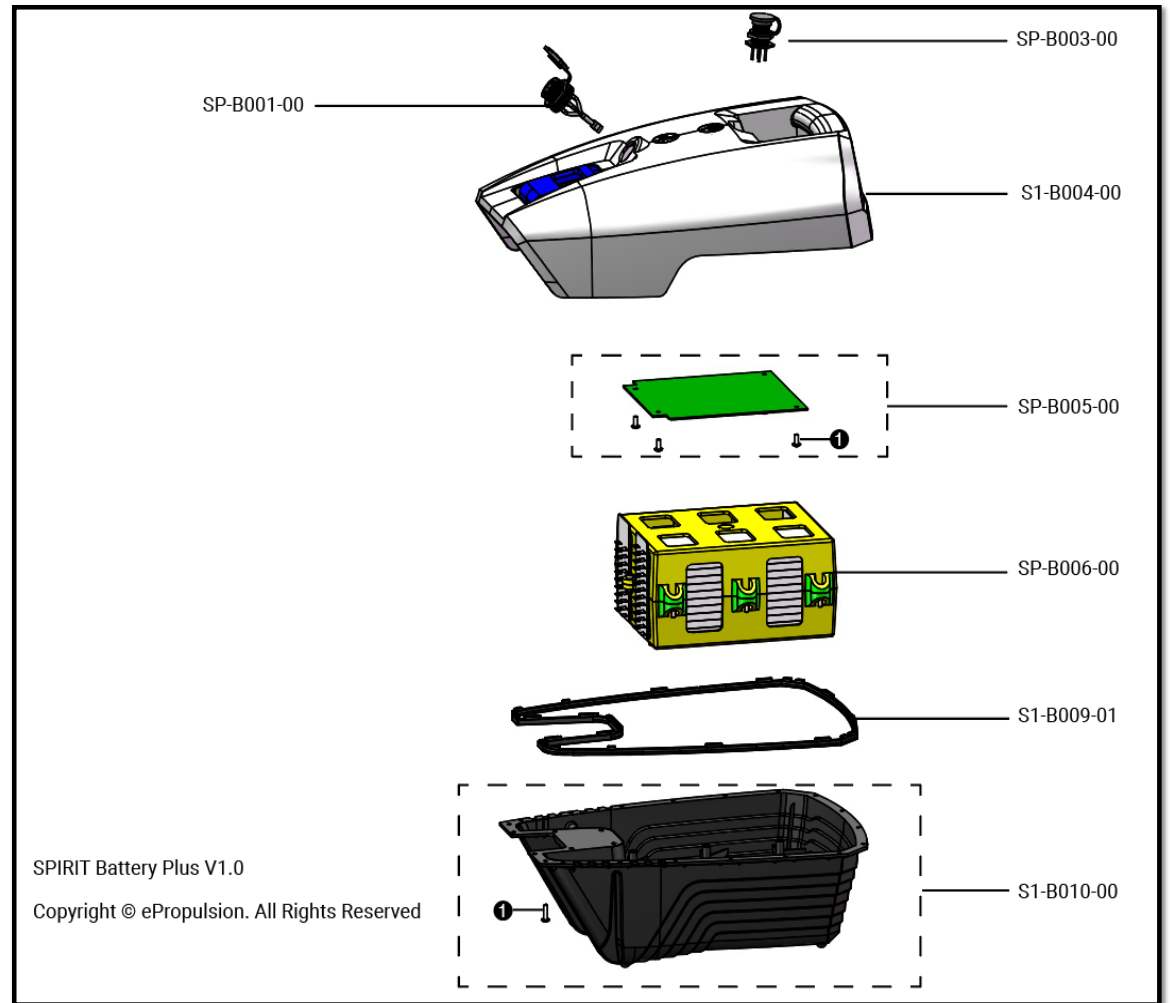

Battery Parts

No	Part no.	Description	Qty.
1	SP-B001-00	Plus Discharge Connector Assy.	1 Set
	S1-B002-03	Discharge Connector Cap	1
	SP-B002-00	Plus Discharge Connector	1 Set
2	SP-B011-00	BMS Flat Cable (Plus)	1 Set
3	SP-B003-00	Plus Charge Connector Assy.	1 Set
	S1-B001-03	Charge Connector Cap	1
	SP-B004-00	Plus Charge Connector	1 Set
4	S1-B004-00	Battery Top Case Assy.	1 Set
	S1-B005-00	Battery Lock Assy.	1 Set
	S1-B003-00	Charge Indicator Assy.	1 Set
5	SP-B005-00	Plus BMS Assy.	1 Set
	① 01-1504-10	Phillip Truss Head Tapping Screw M4X10	4
6	SP-B006-00	Plus Battery Cell Assy.	1 Set
7	S1-B009-01	Battery Sealing Ring	1 Set
8	S1-B010-00	Battery Bottom Case Assy.	1 Set
	① 01-1504-16	Phillip Truss Head Tapping Screw M4X16	24