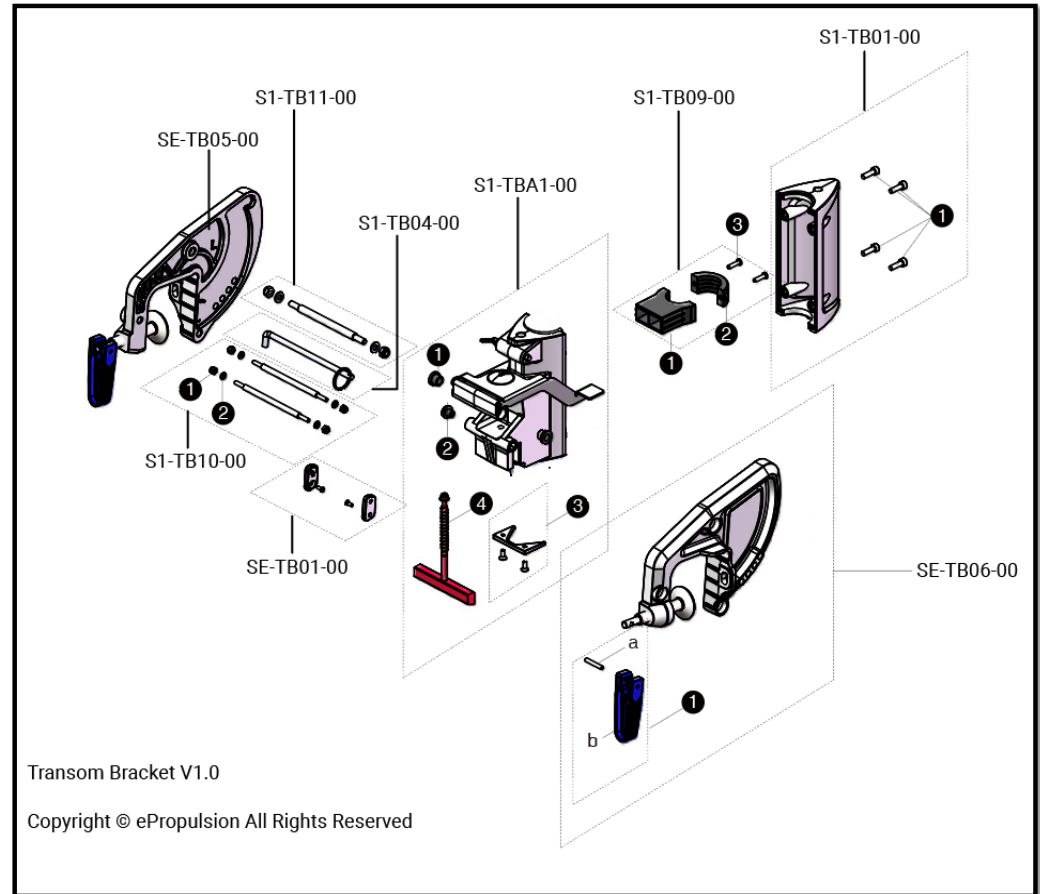

No	Part no.	Description	Qty.
\	SE-TB04-00	Transom Clamp	1 Set
1	SE-TB05-00	Bracket Clamp Left Assy. Evo	1 Set
	S1-TB11-00	Bracket Rotational Axis Assy.	1 Set
2	① 02-0106-00	Hex Locknut M6	2
	② 03-0706-00	Hard Nylon Washer M6	2
3	S1-TB04-00	Trim Pin & Pull Ring Assy.	1 Set
	① S1-TB08-01	Pull Ring for Beaching Pin Φ20	1
	S1-TB09-00	Steering Resistance Block Assy.	1 Set
4	① S1-TB09-01	Resistance Block Base	1
	② S1-TB09-02	Resistance Block Cover	1
	③ 01-0304-16	Phillip Pan Head Tapping Screw M4X16	2
5	S1-TB01-00	Clamp Front Cover Assy.	1 Set
	① 01-0105-16	Hex Socket Round Head Screw M5X16	4
	S1-TBA1-00	Clamp Main Part Assy.	1 Set
	① S1-TB02-01	Rotational Axis Bushing	2
	② S1-TB02-02	Rotary Fastener	2
	③ S1-TB02-05	SPIRIT 1.0 Clamp Base Anode	1 Set
	01-0504-10	Phillip Countersunk Head Screw M4X10	2
	S1-TB06-00	Trim Assy.	1 Set
6	④ S1-TB06-A1	Trim Limiting Stopper Assy.	1 Set
	S1-TB06-01	Trim Limiting Stopper	1
	05-0205-00	E-Shaped Circlip Φ5	1
	S1-TB06-02	Trim Stopper Slide Shaft	1
	S1-TB06-03	Pressure Spring for Trim Limiting Stopper	1
	S1-TB06-04	Anti-Vibration Pressure Spring	1
	03-0104-08	Nylon Washer M4X8X1	2
	02-0104-00	Hex Locknut M4	1
	SE-TB06-00	Bracket Clamp Right Assy. Evo	1 Set
7	① S1-TB03-A1	Clamp Tightening Handle Assy.	1 Set
	a S1-TB03-05	Clamp Tightening Handle	1
	b 04-0204-25	Rolled Spring Pin Φ4X25	1
	S1-TB10-00	Bracket Fixing Axis Assy.	1 Set
8	① 02-0104-00	Hex Locknut M4	4
	② 03-0704-00	Hard Nylon Washer M4	4
9	SE-TB07-00	Product Label Evo	1
10	SE-TB01-00	SPIRIT 1.0 Evo Clamp Anode Evo	1 Set