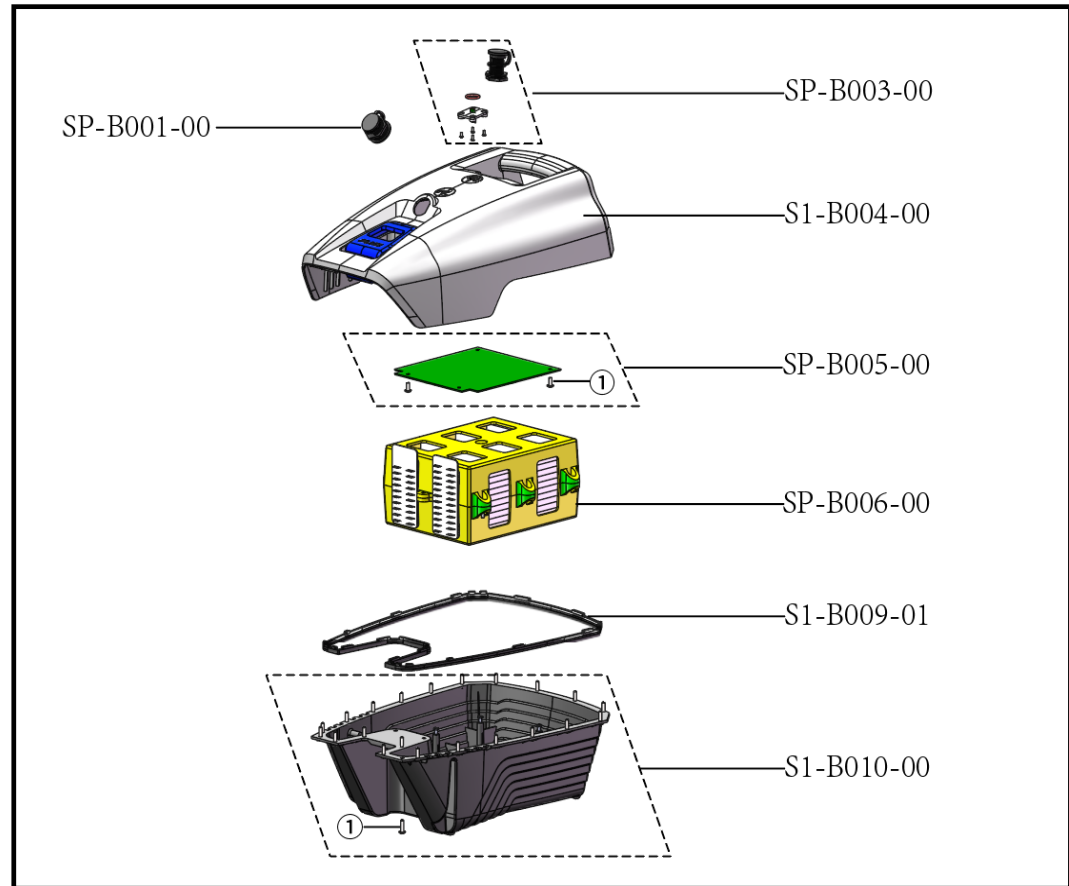

Battery Parts

No	Part no.	Description	Qty.
\		SPIRIT Battery Plus	1 Set
1	SP-B001-00	Plus Discharge Connector Assy.	1 Set
	S1-B002-03	Discharge Connector Cap	1
	SP-B002-00	Plus Discharge Connector	1 Set
2	SP-B011-00	BMS Flat Cable (Plus)	1 Set
3	SP-B003-00	Plus Charge Connector Assy.	1 Set
	S1-B001-03	Charge Connector Cap	1
	SP-B004-00	Plus Charge Connector	1 Set
4	S1-B004-00	Battery Top Case Assy.	1 Set
	S1-B005-00	Battery Lock Assy.	1 Set
	S1-B003-00	Charge Indicator Assy.	1 Set
5	SP-B005-00	Plus BMS Assy.	1 Set
	① 01-1504-10	Phillip Truss Head Tapping Screw M4X10	4
6	SP-B006-00	Plus Battery Cell Assy.	1 Set
7	S1-B009-01	Battery Sealing Ring	1 Set
8	S1-B010-00	Battery Bottom Case Assy.	1 Set
	① 01-1504-16	Phillip Truss Head Tapping Screw M4X16	24