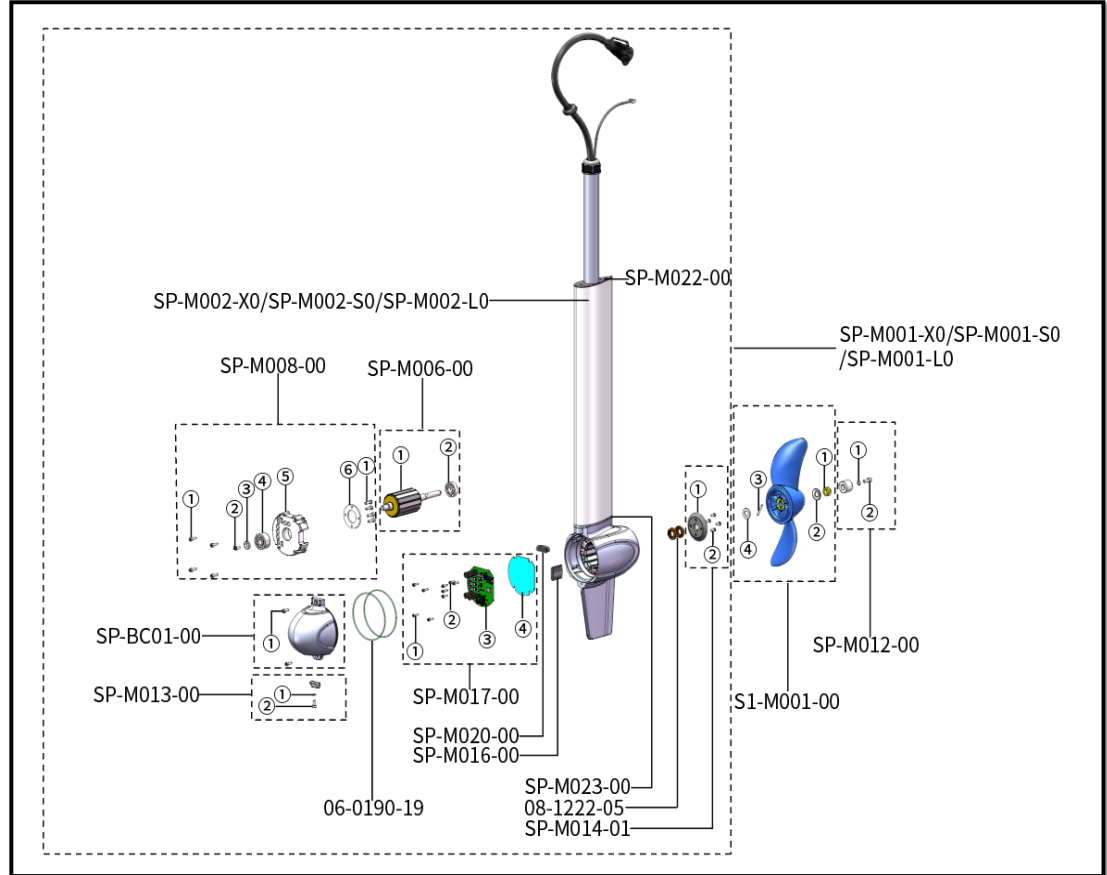

No	Part no.	Description	Qty.	
\	SP-M001-X0	Plus Motor Main Part Extra Shortshaft w/o Propeller	1 Set	
\	SP-M001-S0	Plus Motor Main Part Shortshaft w/o Propeller	1 Set	
\	SP-M001-L0	Plus Motor Main Part Longshaft w/o Propeller	1 Set	
1	SP-M003-X1	Plus Power Cable Extra Short (Small Connector)	1 Set	
	SP-M003-S1	Plus Power Cable Short (Small Connector)	1 Set	
	SP-M003-L1	Plus Power Cable Long (Small Connector)	1 Set	
	SP-M003-X0	Plus Power Cable Extra Short (Big Connector)	1 Set	
	SP-M003-S0	Plus Power Cable Short (Big Connector)	1 Set	
	SP-M003-L0	Plus Power Cable Long (Big Connector)	1 Set	
		SP-M024-00	Power Cable Connector Cap Assy.	1
2	SP-BC01-00	Plus Motor Cover	1	
	① 01-0104-10	Hex Socket Round Head Screw M4X10	2	
3	06-0190-19	O Ring φ90x1.9	2	
	SP-M006-00	Plus Rotor Assy.	1 Set	
4	① SP-M007-00	Plus Rotor	1 Set	
	② 07-0260-01	Deep Groove Ball Bearing 6001ZZ	1	
	SP-M008-00	Driver Cooling Block Set	1 Set	
5	① 01-0104-12	Hex Socket Round Head Screw M4X12	8	
	② 01-0905-12	Hexalobular Socket Countersunk Head Screw M5X12	1	
	③ SP-M009-00	Rotor Axial Limit Ring	1	
	④ 07-0352-00	Double-Row Angular Contact Ball Bearing 5200ZZ	1	
	⑤ SP-M010-00	Driver Cooling Block	1	
	⑥ SP-M021-00	Bearing Lock Ring	1	
6	SP-M016-00	Three-phase Line Pass Line Sleeve	1	
7	08-1222-05	Oil Seal TC12X22X5	2	
	SP-M014-01	Oil Seal Cover Set V1.0	1 Set	
8	① SP-M015-00	Oil Seal Cover	1	
	② 01-0404-08	Phillip Pan Head Screw M4X8	4	
	SP-M013-00	SPIRIT 1.0 Plus Motor Anode	1 Set	
9	① 03-0304-00	Spring Washer M4	1	
	② 01-0104-10	Hex Socket Round Head Screw M4X10	1	
	SP-M017-00	Plus Driver Assy.	1 Set	
10	① 01-0103-10	Hex Socket Round Head Screw M3X10	4	
	② 01-0103-05	Hex Socket Round Head Screw M3X5	5	
	③ SP-M018-00	Plus Driver	1	
	④ SP-M019-00	Plus Driver Silicone Thermal Pad	1	
11	SP-M020-00	Power Cable Pass line Rubber Part	1	
	S1-M001-00	SPIRIT 1.0 Propeller	1 Set	
12	① 02-0110-00	Hex Locknut M10	1	
	② 03-0510-00	Disc Washer M10	1	
	③ 04-0103-25	Pin Φ3X25	1	
	④ 03-0210-20	Plain Washer M10X20X2.0	1	
	SP-M012-00	SPIRIT 1.0 Plus Shaft Anode	1 Set	
13	① 03-0305-00	Spring Washer M5	1	
	② 01-0105-12	Hex Socket Round Head Screw M5X12	1	
14	SP-M022-00	Stream Deflector Rubber Upper	1	
15	SP-M023-00	Stream Deflector Upper Lock	1