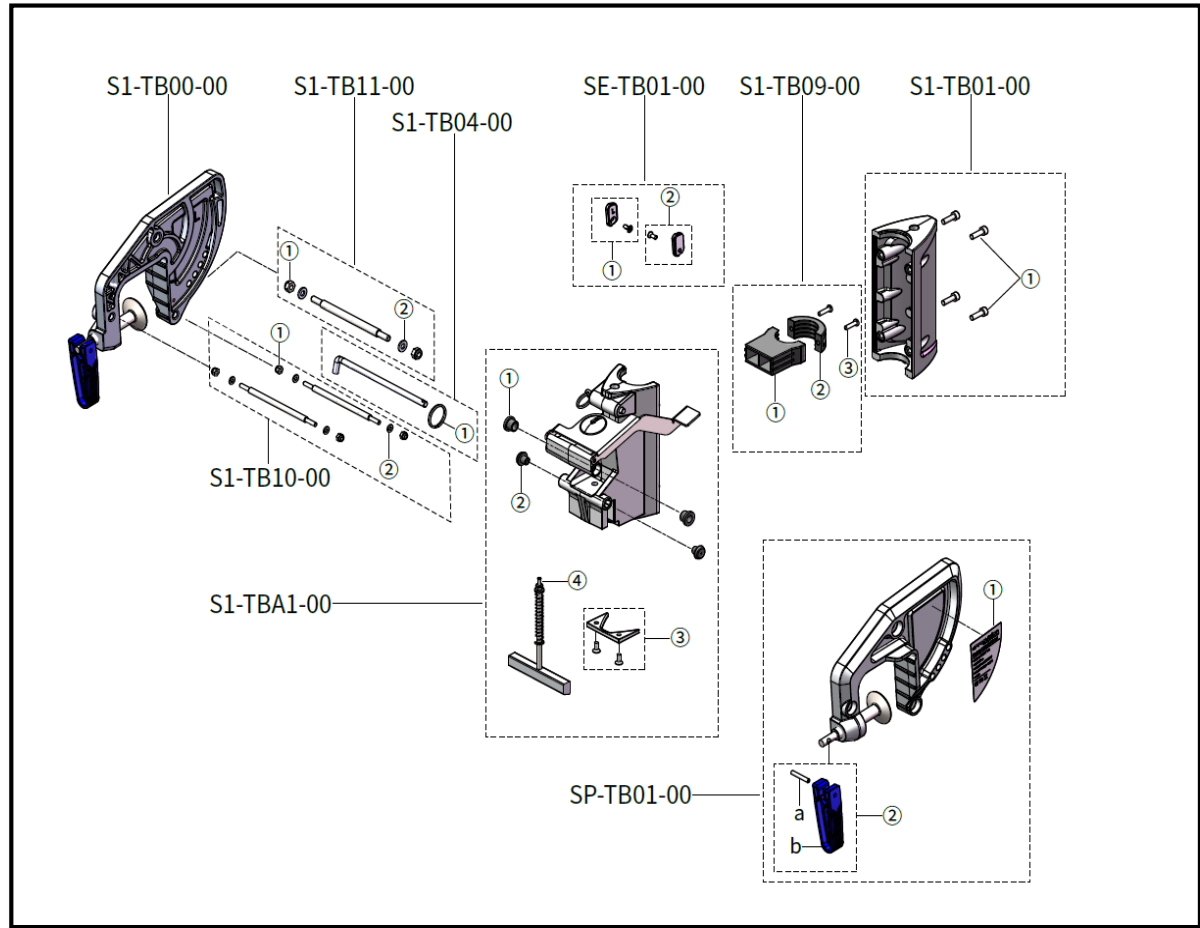

No.		Description	Qty.	
\	S1-TB00-00	Transom Clamp	1 Set	
1	SP-TB00-00	Plus Bracket Clamp Left Assy.	1 Set	
2	S1-TB11-00	Bracket Rotational Axis Assy.	1 Set	
	02-0106-00	Hex Locknut M6	2	
3	03-0706-00	Hard Nylon Washer M6	2	
	S1-TB04-00	Trim Pin & Pull Ring Assy.	1 Set	
4	S1-TB04-01	Pull Ring for Trim Pin Φ25	1	
	S1-TB09-00	Steering Resistance Block Assy.	1 Set	
	S1-TB09-01	Resistance Block Base	1	
	S1-TB09-02	Resistance Block Cover	1	
5	01-0304-16	Phillip Pan Head Tapping Screw M4X16	2	
	S1-TB01-00	Clamp Front Cover Assy.	1 Set	
	01-0105-16	Hex Socket Round Head Screw M5X16	4	
	S1-TBA1-00	Clamp Main Part Assy.	1 Set	
	S1-TB02-01	Rotational Axis Bushing	2	
	S1-TB02-02	Rotary Fastener	2	
	S1-TB02-05	SPIRIT 1.0 Clamp Base Anode	1 Set	
	01-0504-10	Phillip Countersunk Head Screw M4X10	2	
	S1-TB06-00	Trim Assy.	1 Set	
	6	④ S1-TB06-A1	Trim Limiting Stopper Assy.	1 Set
S1-TB06-01		Trim Limiting Stopper	1	
05-0205-00		E-Shaped Cirelip Φ5	1	
S1-TB06-02		Trim Stopper Slide Shaft	1	
S1-TB06-03		Pressure Spring for Trim Limiting Stopper	1	
S1-TB06-04		Anti-Vibration Pressure Spring	1	
03-0104-08		Nylon Washer M4X8X1	2	
02-0104-00		Hex Locknut M4	1	
7	SP-TB01-00	Plus Bracket Clamp Right Assy.	1 Set	
	S1-TB03-02	Product Label	1	
	S1-TB03-A1	Clamp Tightening Handle Assy.	1 Set	
	a S1-TB03-05	Clamp Tightening Handle	1	
b 04-0204-25	Rolled Spring Pin Φ4X25	1		
8	S1-TB10-00	Bracket Fixing Axis Assy.	1 Set	
	02-0104-00	Hex Locknut M4	4	
	03-0704-00	Hard Nylon Washer M4	4	
9	SE-TB01-00	SPIRIT 1.0 Evo Clamp Anode Evo	1 Set	
	① SE-TB02-00	SPIRIT 1.0 Evo Clamp Left Anode Assy.	1	
	② SE-TB03-00	SPIRIT 1.0 Evo Clamp Right Anode Assy.	1