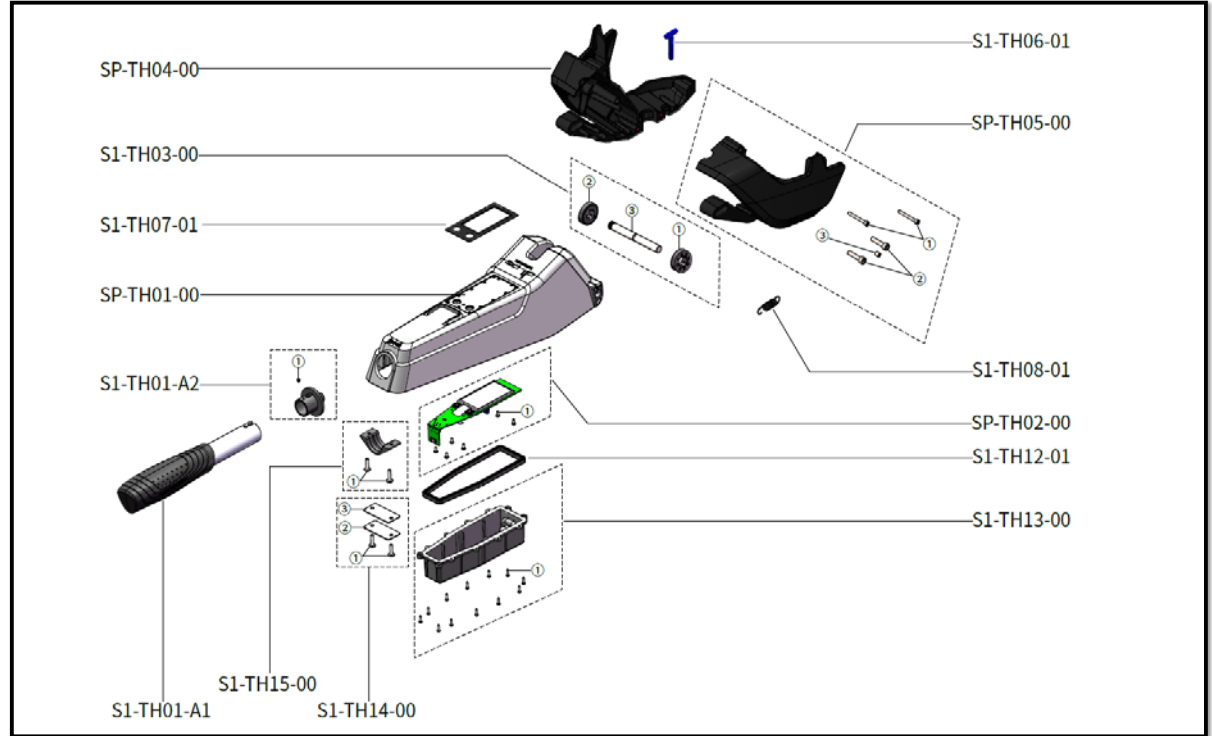

Tiller Handle Parts

No	Part no.	Description	Qty.
	SP-TH00-00	Plus Tiller Handle	1 Set
		All the Battery Base Assy. (No.4\5\6\7) are not included	
1	S1-TH01-A1	Throttle Tube Assy.	1 Set
2	S1-TH01-A2	Hall Magnet Base Assy.	1 Set
	① 01-0525-06	Phillip Countersunk Head Screw M2.5X6	1
3	S1-TH07-01	Membrane Switch Panel English Version	1
4	SP-TH04-00	Plus Battery Base Left	1
5	S1-TH06-01	Steering Lock Pin	1
	SP-TH05-00	Plus Battery Base Right Assy.	1 Set
	① 01-0104-35	Hex Socket Round Head Screw M4X35	1
	② 01-0106-25	Hex Socket Round Head Screw M6X25	1
	③ 01-0706-08	Set Screw M6X8	2
7	S1-TH08-01	Handle Tension Spring	1
	S1-TH03-00	Handle Rotational Axis Assy.	1 Set
	① S1-TH03-01	Fastener for Handle Rotational Axis, Left	1
	② S1-TH03-02	Fastener for Handle Rotational Axis, Right	1
	③ S1-TH03-03	Handle Rotational Axis	1
	SP-TH01-00	Plus Throttle Handle Case Assy. w/Lens	1
	① 01-1717-05	Phillip Countersunk Flat Tail Tapping Screw M1.7X5	14
	② S1-TH07-02	Lens for LCD Panel	1
	③ S1-TH07-03	Screen Sealing Ring	1
	④ S1-TH07-04	Screen Button Cover	1
	SP-TH02-01	Plus Throttle Handle Control Panel Assy. (Two Connectors)	1 Set
	S1-TH11-00	Throttle Handle Control Panel Assy. (Big Connector)	1 Set
	① 01-2526-05	Phillip Pan Head Flat Tail Tapping Screw M2.6X5	6
	S1-TH13-00	Handle Sealing Box Assy.	1 Set
	① S1-TH13-01	Waterproof Connector M10	1
	② S1-TH13-02	Handle Sealing Box	1
	③ 10-0112-15	Vent	1
	④ 01-1522-10	Phillip Truss Head Tapping Screw M2.2X10	12
	S1-TH14-00	Handle Tube Pressure Plate Assy.	1 Set
	① 01-1504-20	Phillip Truss Head Tapping Screw M4X20	2
	② S1-TH14-01	Handle Tube Pressure Plate, Lower	1
	③ S1-TH14-02	Handle Tube Pressure Plate, Upper	1
13	S1-TH12-01	Handle Sealing Ring	1
	S1-TH15-00	Handle Tube Fastener Assy.	1 Set
	① 01-1504-16	Phillip Truss Head Tapping Screw M4X16	2