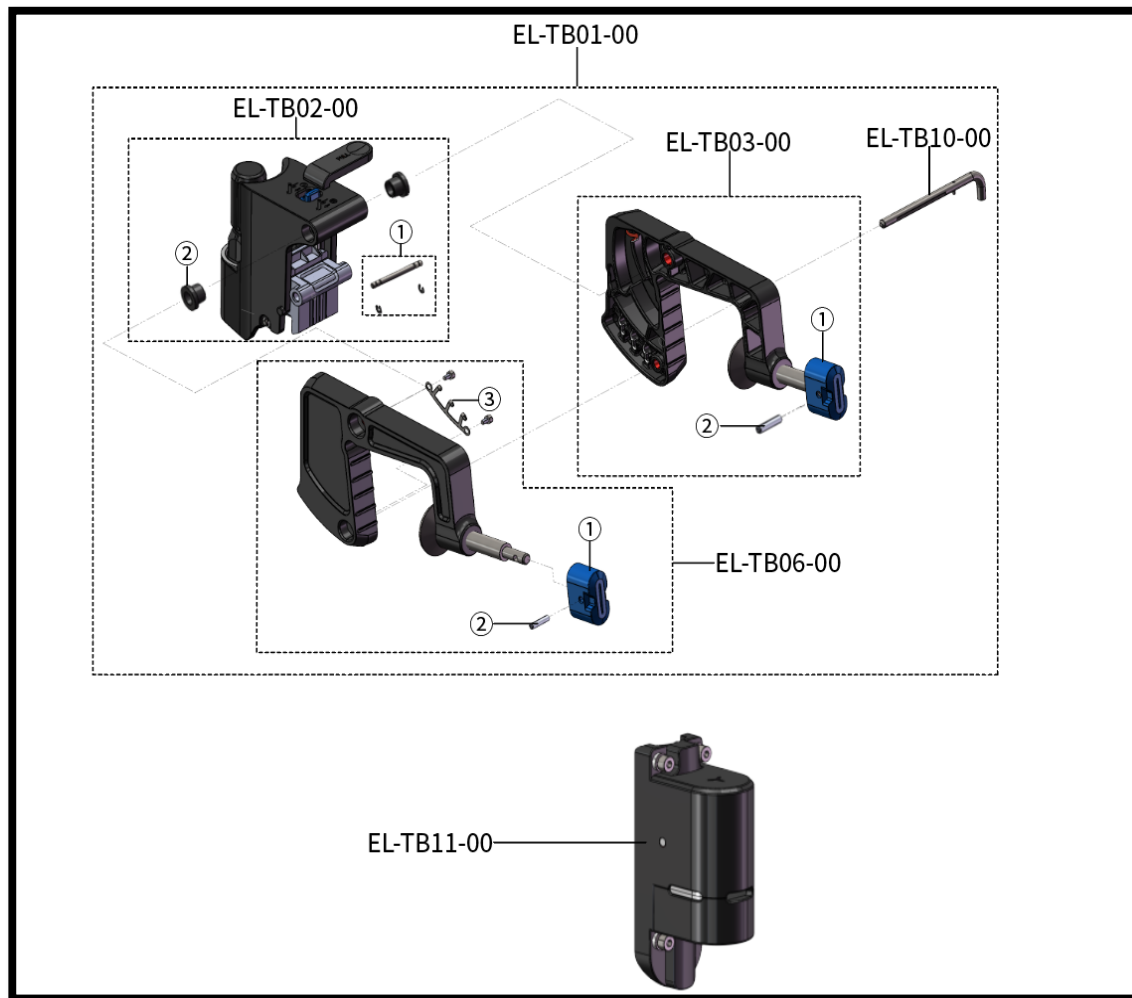

Bracket Clamp Parts

No.	Part no.	Description	Qty.
\	EL-TB01-00	eLite Bracket Clamp Assy.	1
1	EL-TB02-00	eLite Bracket Clamp Base Assy.	1
	① EL-TB12-00	eLite Bracket Clamp Base Circlip Shaft+Circlip for shaft	1
	② EL-TB13-00	Rotational Axis Bushing	2
2	EL-TB03-00	eLite Bracket Clamp Left Assy.	1
	① EL-TB04-00	eLite Tightening Handle	1
	② EL-TB05-00	Coiled Spring Pin $\phi 4*16$	1
3	EL-TB06-00	eLite Bracket Clamp Right Assy.	1
	① EL-TB04-00	eLite Tightening Handle	1
	② EL-TB05-00	Coiled Spring Pin $\phi 4*16$	1
	③ EL-TB09-00	eLite Bracket Clamp Reed	1
4	EL-TB10-00	eLite Trim Pin	1
\	EL-TB11-00	eLite Quick Release Mount Assy	1

Interactive Parts

No.	Part no.	Description	Qty.
\	EL-DP01-00	eLite Interactive Assy.	1
1	EL-DP02-00	eLite Display Assy.	1
2	EL-DP03-00	eLite Display Board Assy.	1
3	EL-DP05-00	eLite EBCU	1
4	EL-DP07-00	eLite ACDC Charging Line	1
5	EL-DP09-00	eLite Type-C Cover	1
6	EL-DP10-00	eLite Type-C Cover Plate	1
7	EL-DP11-00	eLite ACDC Cover	1
8	EL-DP12-00	eLite ACDC Cover Spring	1
9	EL-DP13-00	eLite ACDC Cover Shaft	1

Tiller Parts

No.	Part no.	Description	Qty.
\	EL-TH01-00	eLite Tiller Assy.	1
1	EL-TH02-00	eLite Tiller Extension Assy.	1
2	EL-TH03-00	Tiller Angle Adjustment Toggle	1
3	EL-TH04-00	Coiled Spring Pin M2×16	1

Motor Parts

No.		Part no.	Description	Qty.
1		EL-M002-00	eLite Rotor Assy.	1
2		EL-M003-00	eLite Propeller Assy.	1
	①	/	Pin Φ3X25	1
	②	/	Glass Glue	1
	③	/	Hex Socket Round Head Combination ScrewM4×14×9	1
3		EL-M007-00	eLite Driver Assy.	1
	①	EL-M008-00	eLite Driver Board	1
	②	EL-M009-00	eLite Driver Fixing Buckle	2
	③	EL-M010-00	eLite Driver Thermal Pad	1
	④	EL-M011-00	eLite Driver Thermal Pad	1