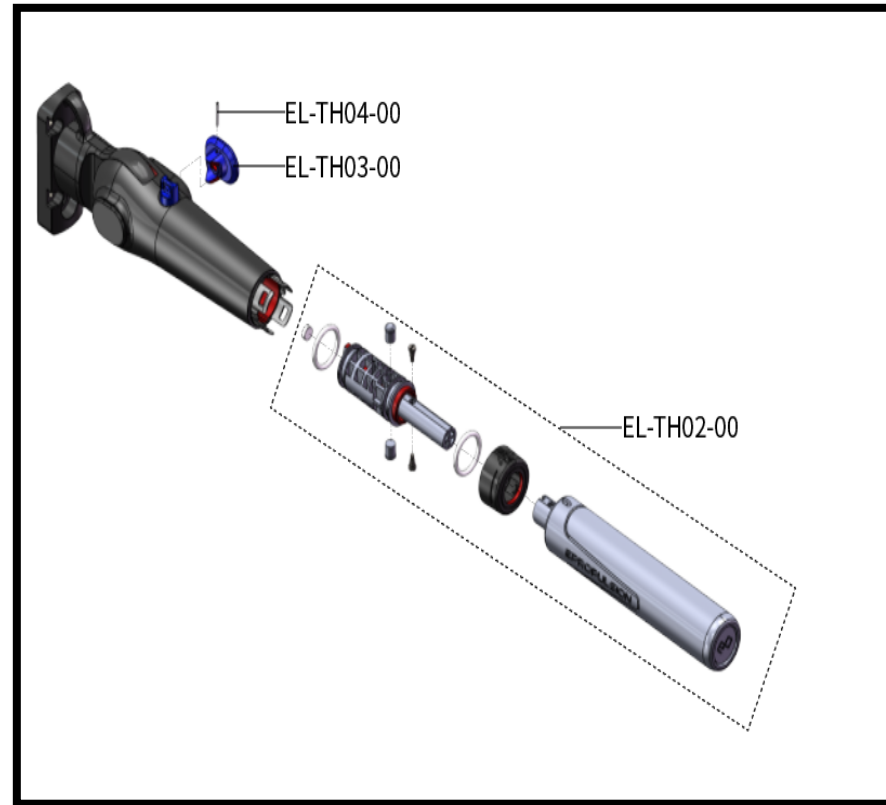

Bracket Clamp Parts

No.	Part no.	Description	Qty.
\	EL-TB01-00	eLite Bracket Clamp Assy.	1
1	EL-TB02-00	eLite Bracket Clamp Base Assy.	1
	① EL-TB12-00	eLite Bracket Clamp Base Circlip Shaft+Circlip for shaft	1
	② EL-TB13-00	Rotational Axis Bushing	2
2	EL-TB03-00	eLite Bracket Clamp Left Assy.	1
	① EL-TB04-00	eLite Tightening Handle	1
	② EL-TB05-00	Coiled Spring Pin $\phi 4*16$	1
3	EL-TB06-00	eLite Bracket Clamp Right Assy.	1
	① EL-TB04-00	eLite Tightening Handle	1
	② EL-TB05-00	Coiled Spring Pin $\phi 4*16$	1
	③ EL-TB09-00	eLite Bracket Clamp Reed	1
4	EL-TB10-00	eLite Trim Pin	1
\	EL-TB11-00	eLite Quick Release Mount Assy	1

Interactive Parts

No.	Part no.	Description	Qty.
\	EL-DP01-00	eLite Interactive Assy.	1
1	EL-DP02-00	eLite Display Assy.	1
2	EL-DP03-00	eLite Display Board Assy.	1
3	EL-DP05-00	eLite EBCU	1
4	EL-DP07-00	eLite ACDC Charging Line	1
5	EL-DP09-00	eLite Type-C Cover	1
6	EL-DP10-00	eLite Type-C Cover Plate	1
7	EL-DP11-00	eLite ACDC Cover	1
8	EL-DP12-00	eLite ACDC Cover Spring	1
9	EL-DP13-00	eLite ACDC Cover Shaft	1

Tiller Parts

No.	Part no.	Description	Qty.
\	EL-TH01-00	eLite Tiller Assy.	1
1	EL-TH02-00	eLite Tiller Extension Assy.	1
2	EL-TH03-00	Tiller Angle Adjustment Toggle	1
3	EL-TH04-00	Coiled Spring Pin M2×16	1