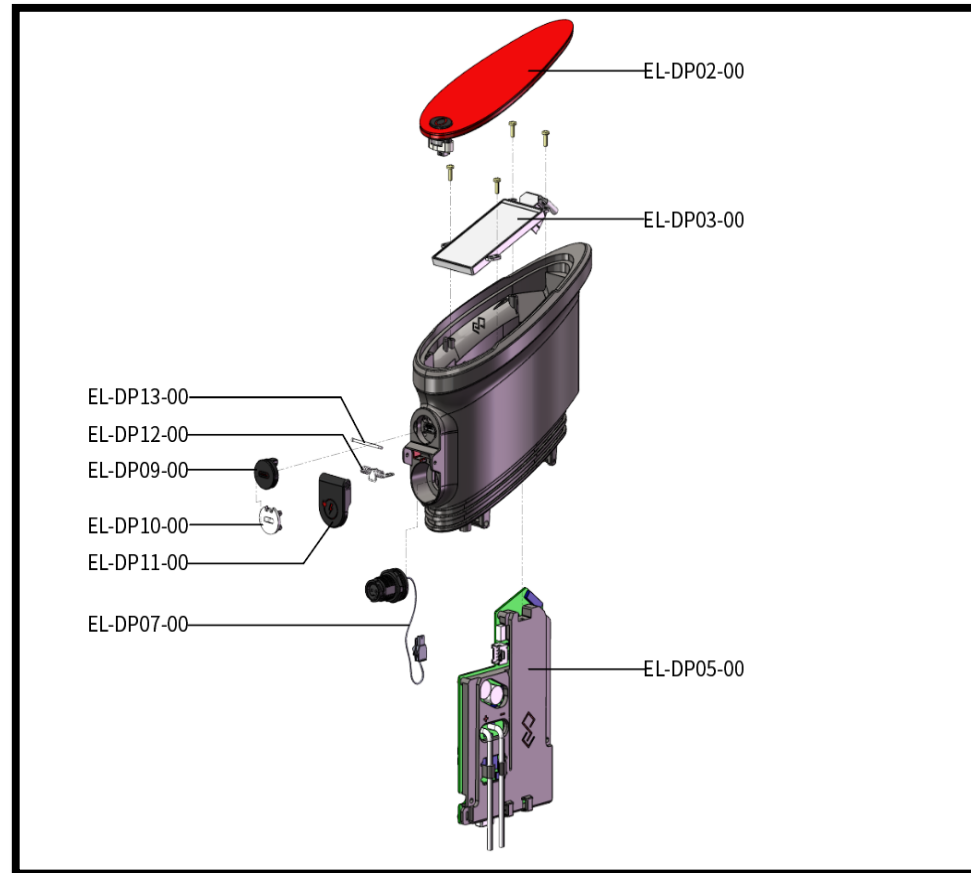

Bracket Clamp Parts

No.	Part no.	Description	Qty.
\	EL-TB01-00	eLite Bracket Clamp Assy.	1
1	EL-TB02-00	eLite Bracket Clamp Base Assy.	1
	① EL-TB12-00	eLite Bracket Clamp Base Circlip Shaft+Circlip for shaft	1
	② EL-TB13-00	Rotational Axis Bushing	2
2	EL-TB03-00	eLite Bracket Clamp Left Assy.	1
	① EL-TB04-00	eLite Tightening Handle	1
	② EL-TB05-00	Coiled Spring Pin $\phi 4*16$	1
3	EL-TB06-00	eLite Bracket Clamp Right Assy.	1
	① EL-TB04-00	eLite Tightening Handle	1
	② EL-TB05-00	Coiled Spring Pin $\phi 4*16$	1
	③ EL-TB09-00	eLite Bracket Clamp Reed	1
4	EL-TB10-00	eLite Trim Pin	1
\	EL-TB11-00	eLite Quick Release Mount Assy	1

Interactive Parts

No.	Part no.	Description	Qty.
\	EL-DP01-00	eLite Interactive Assy.	1
1	EL-DP02-00	eLite Display Assy.	1
2	EL-DP03-00	eLite Display Board Assy.	1
3	EL-DP05-00	eLite EBCU	1
4	EL-DP07-00	eLite ACDC Charging Line	1
5	EL-DP09-00	eLite Type-C Cover	1
6	EL-DP10-00	eLite Type-C Cover Plate	1
7	EL-DP11-00	eLite ACDC Cover	1
8	EL-DP12-00	eLite ACDC Cover Spring	1
9	EL-DP13-00	eLite ACDC Cover Shaft	1

Tiller Parts

No.	Part no.	Description	Qty.
\	EL-TH01-00	eLite Tiller Assy.	1
1	EL-TH02-00	eLite Tiller Extension Assy.	1
2	EL-TH03-00	Tiller Angle Adjustment Toggle	1
3	EL-TH04-00	Coiled Spring Pin M2×16	1

Motor Parts

No.		Part no.	Description	Qty.
1		EL-M002-00	eLite Rotor Assy.	1
2		EL-M003-00	eLite Propeller Assy.	1
	①	/	Pin Φ3X25	1
	②	/	Glass Glue	1
	③	/	Hex Socket Round Head Combination ScrewM4×14×9	1
3		EL-M007-00	eLite Driver Assy.	1
	①	EL-M008-00	eLite Driver Board	1
	②	EL-M009-00	eLite Driver Fixing Buckle	2
	③	EL-M010-00	eLite Driver Thermal Pad	1
	④	EL-M011-00	eLite Driver Thermal Pad	1