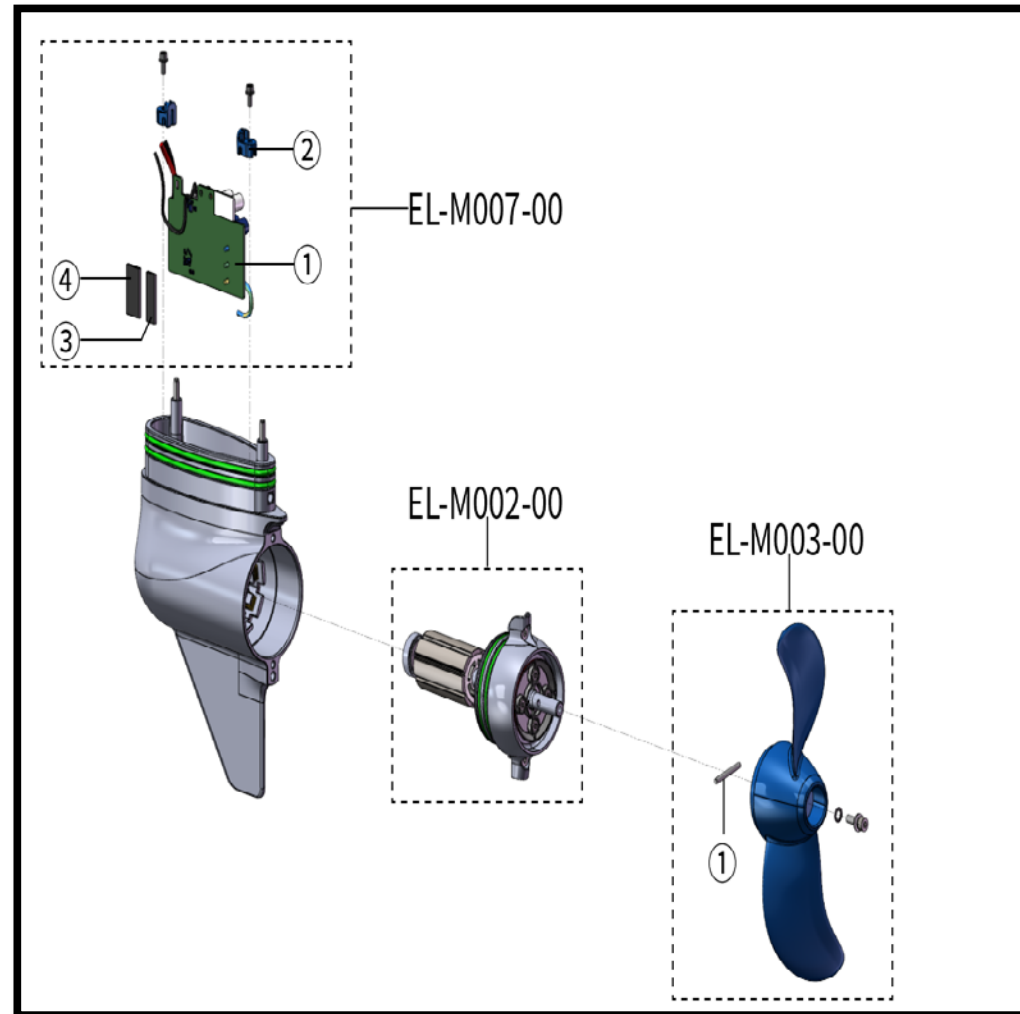

Bracket Clamp Parts

No.	Part no.	Description	Qty.
\	EL-TB01-00	eLite Bracket Clamp Assy.	1
1	EL-TB02-00	eLite Bracket Clamp Base Assy.	1
	① EL-TB12-00	eLite Bracket Clamp Base Circlip Shaft+Circlip for shaft	1
	② EL-TB13-00	Rotational Axis Bushing	2
2	EL-TB03-00	eLite Bracket Clamp Left Assy.	1
	① EL-TB04-00	eLite Tightening Handle	1
	② EL-TB05-00	Coiled Spring Pin $\phi 4*16$	1
3	EL-TB06-00	eLite Bracket Clamp Right Assy.	1
	① EL-TB04-00	eLite Tightening Handle	1
	② EL-TB05-00	Coiled Spring Pin $\phi 4*16$	1
	③ EL-TB09-00	eLite Bracket Clamp Reed	1
4	EL-TB10-00	eLite Trim Pin	1
\	EL-TB11-00	eLite Quick Release Mount Assy	1

Interactive Parts

No.	Part no.	Description	Qty.
\	EL-DP01-00	eLite Interactive Assy.	1
1	EL-DP02-00	eLite Display Assy.	1
2	EL-DP03-00	eLite Display Board Assy.	1
3	EL-DP05-00	eLite EBCU	1
4	EL-DP07-00	eLite ACDC Charging Line	1
5	EL-DP09-00	eLite Type-C Cover	1
6	EL-DP10-00	eLite Type-C Cover Plate	1
7	EL-DP11-00	eLite ACDC Cover	1
8	EL-DP12-00	eLite ACDC Cover Spring	1
9	EL-DP13-00	eLite ACDC Cover Shaft	1

Tiller Parts

No.	Part no.	Description	Qty.
\	EL-TH01-00	eLite Tiller Assy.	1
1	EL-TH02-00	eLite Tiller Extension Assy.	1
2	EL-TH03-00	Tiller Angle Adjustment Toggle	1
3	EL-TH04-00	Coiled Spring Pin M2×16	1

Motor Parts

No.		Part no.	Description	Qty.
1		EL-M002-00	eLite Rotor Assy.	1
2		EL-M003-00	eLite Propeller Assy.	1
	①	/	Pin Φ3X25	1
	②	/	Glass Glue	1
	③	/	Hex Socket Round Head Combination ScrewM4×14×9	1
3		EL-M007-00	eLite Driver Assy.	1
	①	EL-M008-00	eLite Driver Board	1
	②	EL-M009-00	eLite Driver Fixing Buckle	2
	③	EL-M010-00	eLite Driver Thermal Pad	1
	④	EL-M011-00	eLite Driver Thermal Pad	1